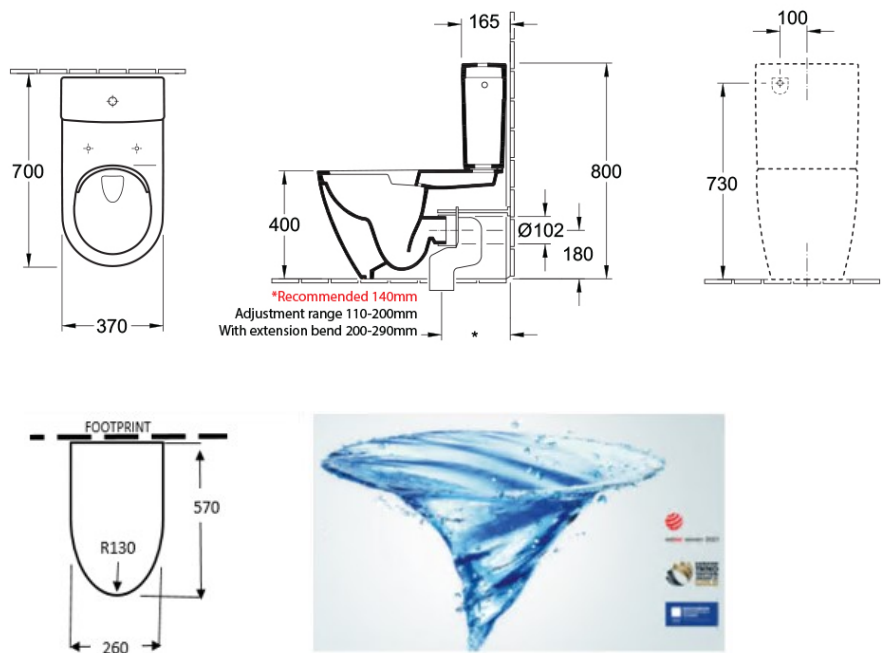

Subway 3.0 TwistFlush BTW Toilet S Trap

CeramicPlus

Product Image

Product Details

Code: 4672T1R1S4B
Brand: Villeroy & Boch
Range: Subway 3.0
Warranty: 10 Years*
Product Width: 370 mm
Product Depth: 700 mm
WELS: 4 Star 3.5 LPM, Reg #: L04768

Additional Features

Technical Specification

Required Product

Recommended Products
 Matching Villeroy & Boch Basin,
 Flush Button Options, 8L289868
 White, 8L289861 Chrome

Additional Notes

- TwistFlush Technology
- CeramicPlus Easy Clean Finish
- Soft Close seat

Installation Instructions

- * Rec set out 140mm
- * S trap set out 110 - 200mm
- * 200 - 290mm with Optional B8080 Vario

*Please visit argentaust.com.au/warranty to view the full warranty

Note: All dimensions are in millimetres and are subject to normal manufacturing variations. Always use the physical product measurements for cut-outs and rough-ins as the technical details shown may differ from the actual product. Use acetic cured silicone sealant. Do not use epoxy type adhesives. Clean with damp cloth. Do not use abrasive cleaners, liquids or pastes.