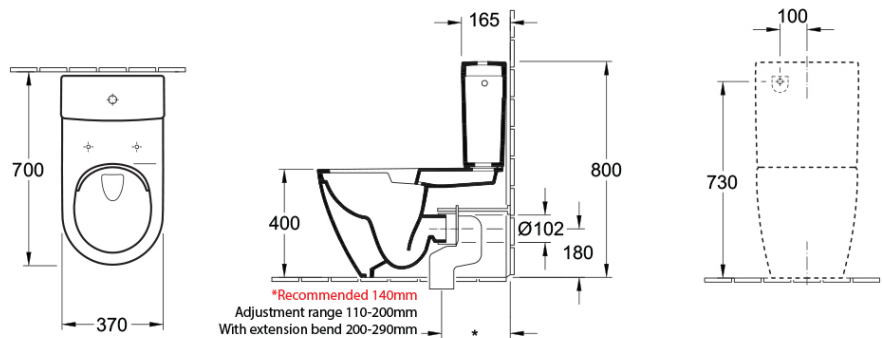

Subway 3.0 TwistFlush Back To Wall Toilet

S & P Trap | Slim Seat | CeramicPlus

Product Image

Product Details

Code: 4672T1R1L4B
Brand: Villeroy & Boch
Range: Subway 3.0
Warranty: 10 Years*
Product Width: 370 mm
Product Depth: 700 mm
WELS: 4 Star 3.4 LPM, Reg #: L07414

Additional Features

Technical Specification

Required Product

Recommended Products

Matching Villeroy & Boch Basin, Flush Button Options, 8L289868
 White, 8L289861 Chrome

Additional Notes

- TwistFlush Technology
- CeramicPlus Easy Clean Finish
- Soft Close seat

Installation Instructions

- * Rec set out 140mm
- * S trap set out 110 - 200mm
- * 200 - 290mm with Optional VT103 Vario

*Please visit argentaust.com.au/warranty to view the full warranty

Note: All dimensions are in millimetres and are subject to normal manufacturing variations. Always use the physical product measurements for cut-outs and rough-ins as the technical details shown may differ from the actual product. Use acetic cured silicone sealant. Do not use epoxy type adhesives. Clean with damp cloth. Do not use abrasive cleaners, liquids or pastes.