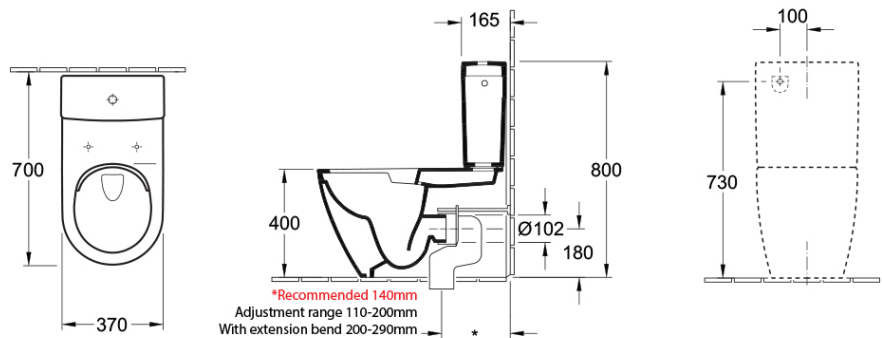

Installation Instructions

- Rec set out 140mm
- S trap set out 110 - 200mm
- 200 - 290mm with Optional VT103 Vario

*Please visit argentaust.com.au/warranty to view the full warranty

Note: All dimensions are in millimetres and are subject to normal manufacturing variations. Always use the physical product measurements for cut-outs and rough-ins as the technical details shown may differ from the actual product. Use acetic cured silicone sealant. Do not use epoxy type adhesives. Clean with damp cloth. Do not use abrasive cleaners, liquids or pastes.