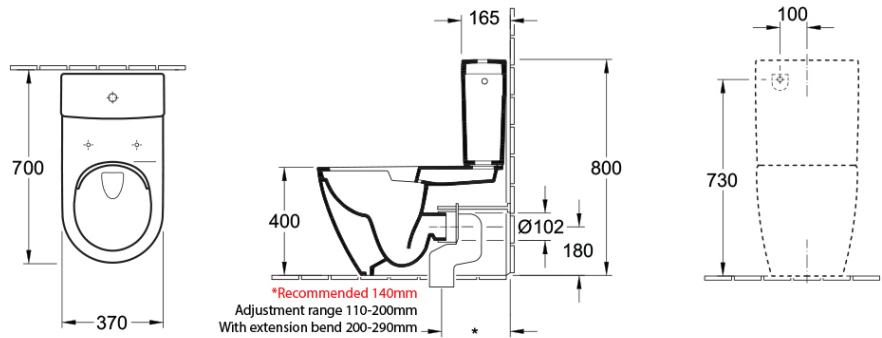

### Installation Instructions

- \* Rec set out 140mm
- \* S trap set out 110 - 200mm
- \* 200 - 290mm with Optional VT103 Vario

\*Recommended 140mm  
 Adjustment range 110-200mm  
 With extension bend 200-290mm