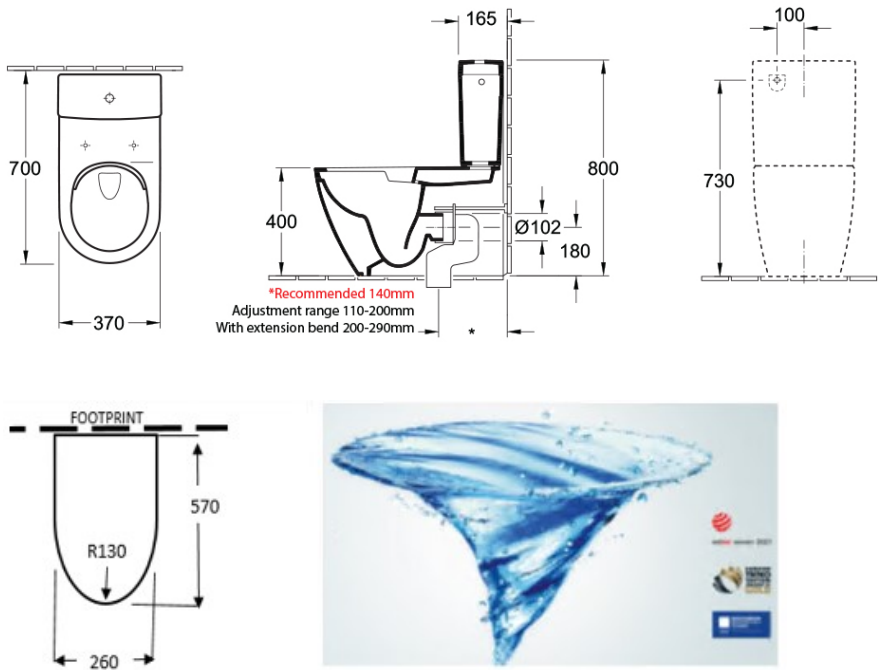

Subway 3.0 TwistFlush BTW Toilet S Trap

Slim Seat

Product Image **Product Details**

Code: 4672T101L4B
Brand: Villeroy & Boch
Range: Subway 3.0
Warranty: 10 Years*
Product Width: 370 mm
Product Depth: 700 mm
WELS: 4 Star 3.5 LPM, Reg #: L04768

Additional Features **Technical Specification**

Required Product

Recommended Products
 Matching Villeroy & Boch Basin, Flush Button Options, 8L289868 White, 8L289861 Chrome

Additional Notes

- TwistFlush Technology
- CeramicPlus Easy Clean Finish
- Slim Soft Close seat

Installation Instructions

- * Rec set out 140mm
- * S trap set out 110 - 200mm
- * 200 - 290mm with Optional B8080 Vario

*Please visit argentaust.com.au/warranty to view the full warranty

Note: All dimensions are in millimetres and are subject to normal manufacturing variations. Always use the physical product measurements for cut-outs and rough-ins as the technical details shown may differ from the actual product. Use acetic cured silicone sealant. Do not use epoxy type adhesives. Clean with damp cloth. Do not use abrasive cleaners, liquids or pastes.