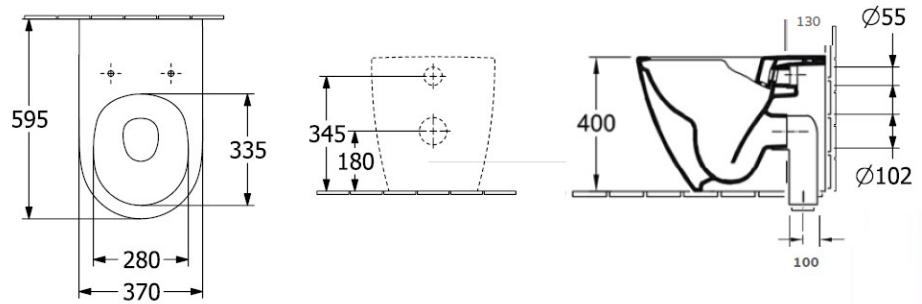

Subway 3.0 TwistFlush Wall Faced Toilet

S & P Trap | TwistFlush | CeramicPlus | Soft Close Seat

Product Image **Product Details**

Code: 4671T1R1S4B
Brand: Villeroy & Boch
Range: Subway 3.0
Warranty: 10 Years*
Product Width: 370 mm
Product Depth: 595 mm
WELS: 4 Star 3.5 LPM, Reg #: L07242

Additional Features **Technical Specification**

Required Product
 Matching In Wall Cistern

Recommended Products
 ViConnect 92233300 or 92233400
 Cistern with E100 E200 or E300
 Flushplate

Additional Notes

- TwistFlush
- Fully Smooth Sided
- CeramicPlus
- Soft Close Seat

Installation Instructions

- * S trap set out 100-110mm
- * P Trap set Out 180mm
- * S Trap Set out 160-175mm with VT103 Vario order seperately