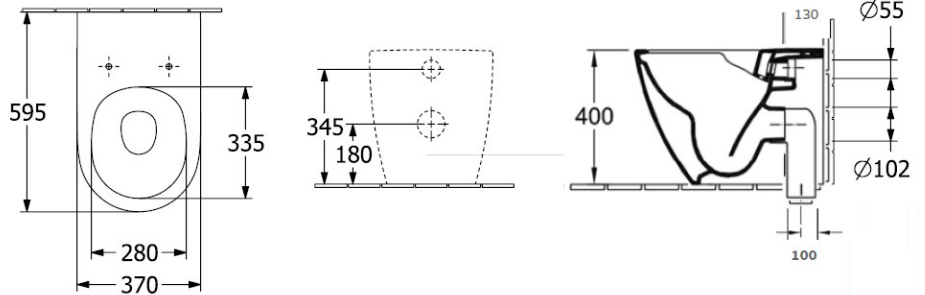

### Installation Instructions

- \* S trap set out 100-110mm
- \* P Trap set Out 180mm
- \* S Trap Set out 160-175mm with VT103 Vario order seperately

\*Please visit [argentaust.com.au/warranty](http://argentaust.com.au/warranty) to view the full warranty