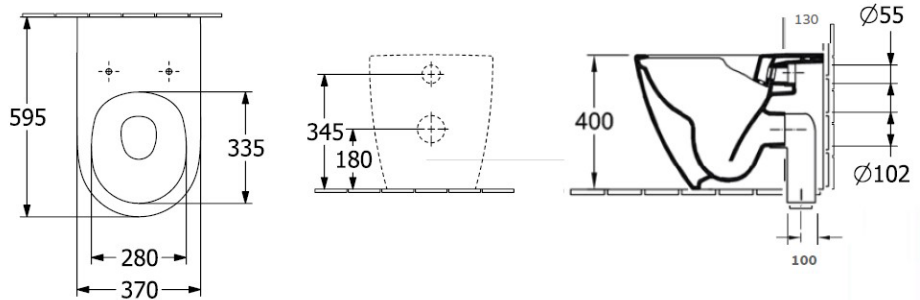

Subway 3.0 TwistFlush Wall Faced Toilet

S & P Trap | TwistFlush | Soft Close Seat

Product Image

Product Details

Code: 4671T101S4B
Brand: Villeroy & Boch
Range: Subway 3.0
Warranty: 10 Years*
Product Width: 370 mm
Product Depth: 595 mm
WELS: 4 Star 3.5 LPM, Reg #: L07242

Additional Features

Required Product
 Matching In Wall Cistern

Recommended Products
 ViConnect 92233300 or 92233400
 Cistern with E100 E200 or E300
 Flushplate

Additional Notes

- TwistFlush
- Fully Smooth Sided
- Soft Close Seat

Installation Instructions

- * S trap set out 100-110mm
- * P Trap set Out 180mm
- * S Trap Set out 160-175mm with VT103 Vario order seperately

Technical Specification

*Please visit argentaust.com.au/warranty to view the full warranty

Note: All dimensions are in millimetres and are subject to normal manufacturing variations. Always use the physical product measurements for cut-outs and rough-ins as the technical details shown may differ from the actual product. Use acetic cured silicone sealant. Do not use epoxy type adhesives. Clean with damp cloth. Do not use abrasive cleaners, liquids or pastes.