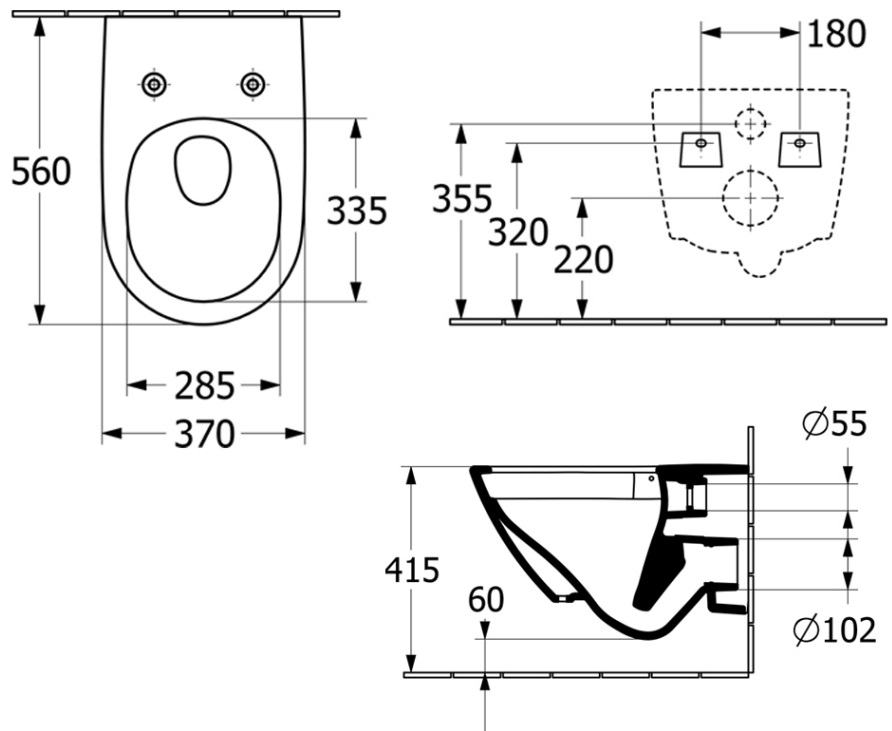

Installation Instructions

* Featuring Villeroy & Boch SupraFix Technology

*Please visit argentaust.com.au/warranty to view the full warranty

Note: All dimensions are in millimetres and are subject to normal manufacturing variations. Always use the physical product measurements for cut-outs and rough-ins as the technical details shown may differ from the actual product. Use acetic cured silicone sealant. Do not use epoxy type adhesives. Clean with damp cloth. Do not use abrasive cleaners, liquids or pastes.