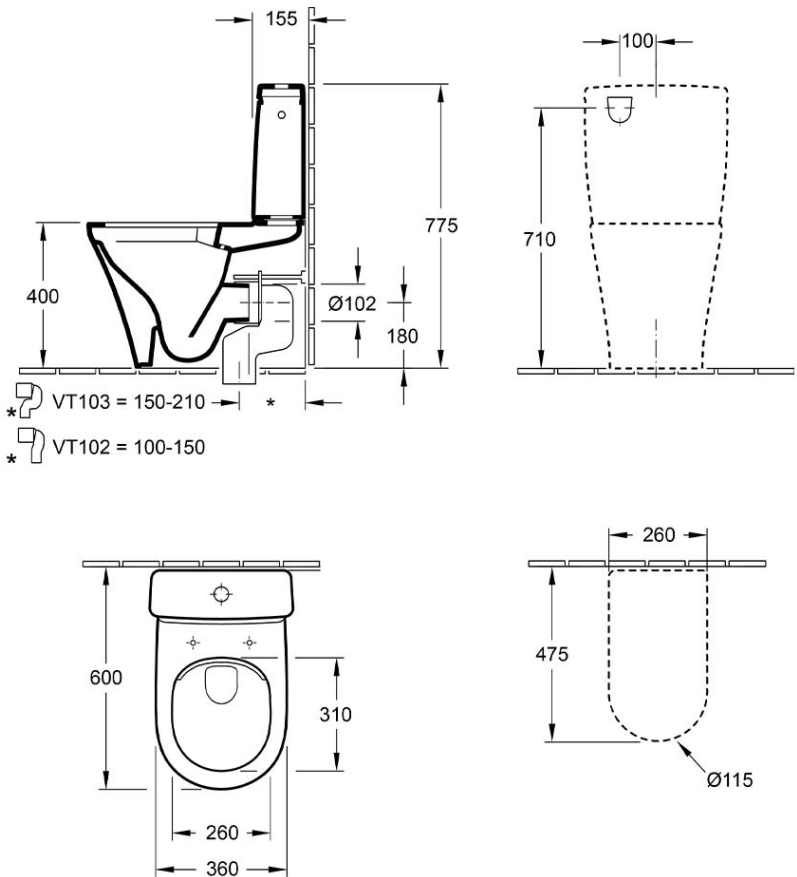

Installation Instructions

- Optional Chrome Flush Button Available 8L189861
- VT102 supplied for 100-150 S Trap set out
- For 150-210 S trap set out use