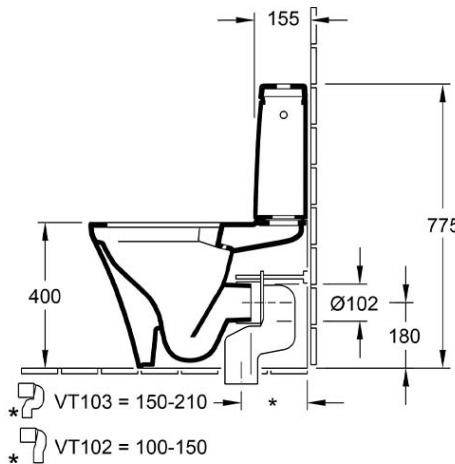

O.novo Style DirectFlush Back to Wall Toilet

S & P Trap, Slim Seat, CeramicPlus

Product Image

Product Details

Code:	4625R1R1L4DB
Brand:	Villeroy & Boch
Range:	O.novo Style
Warranty:	10 Years*
Product Width:	360 mm
Product Depth:	600 mm
WELS:	4 Star 3.3 LPM, Reg #: L07008

Additional Features

Technical Specification

Required Product

Recommended Products
Style Matched Basin

Additional Notes

- DirectFlush Rimless technology
- Slim Soft Close Seat

Installation Instructions

- * Optional Chrome Flush Button Available 8L189861
- * VT102 supplied for 100-150 S Trap set out
- * For 150-210 S trap set out use

*Please visit argentaust.com.au/warranty to view the full warranty

Note: All dimensions are in millimetres and are subject to normal manufacturing variations. Always use the physical product measurements for cut-outs and rough-ins as the technical details shown may differ from the actual product. Use acetic cured silicone sealant. Do not use epoxy type adhesives. Clean with damp cloth. Do not use abrasive cleaners, liquids or pastes.