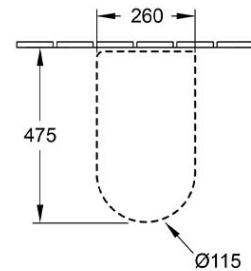

O.novo Style DirectFlush Back to Wall Toilet

S & P Trap, Slim Seat, CeramicPlus

Product Image

Product Details

Code:	4625R1R1L4DB
Brand:	Villeroy & Boch
Range:	O.novo Style
Warranty:	10 Years*
Product Width:	360 mm
Product Depth:	600 mm
WELS:	4 Star 3.3 LPM, Reg #: L07008

Additional Features

Technical Specification

Required Product

Recommended Products
Style Matched Basin

Additional Notes

- DirectFlush Rimless technology
- Slim Soft Close Seat

Installation Instructions

- * Optional Chrome Flush Button Available 8L189861
- * VT102 supplied for 100-150 S Trap set out
- * For 150-210 S trap set out use

*Please visit argentaust.com.au/warranty to view the full warranty

Note: All dimensions are in millimetres and are subject to normal manufacturing variations. Always use the physical product measurements for cut-outs and rough-ins as the technical details shown may differ from the actual product. Use acetic cured silicone sealant. Do not use epoxy type adhesives. Clean with damp cloth. Do not use abrasive cleaners, liquids or pastes.