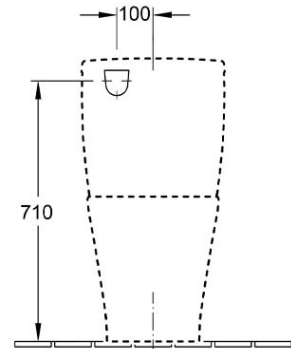

O.novo Style DirectFlush Back to Wall Toilet

S & P Trap, Slim Seat, CeramicPlus

Product Image

Product Details

Code:	4625R1R1L4DB
Brand:	Villeroy & Boch
Range:	O.novo Style
Warranty:	10 Years*
Product Width:	360 mm
Product Depth:	600 mm
WELS:	4 Star 3.3 LPM, Reg #: L07008

Additional Features

Technical Specification

Required Product

Recommended Products
Style Matched Basin

Additional Notes

- DirectFlush Rimless technology
- Slim Soft Close Seat

Installation Instructions

- * Optional Chrome Flush Button Available 8L189861
- * VT102 supplied for 100-150 S Trap set out
- * For 150-210 S trap set out use

*Please visit argentaust.com.au/warranty to view the full warranty

Note: All dimensions are in millimetres and are subject to normal manufacturing variations. Always use the physical product measurements for cut-outs and rough-ins as the technical details shown may differ from the actual product. Use acetic cured silicone sealant. Do not use epoxy type adhesives. Clean with damp cloth. Do not use abrasive cleaners, liquids or pastes.