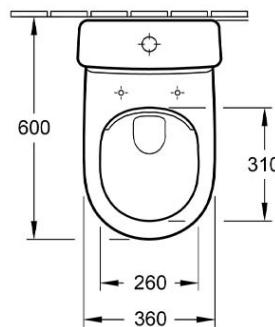

O.novo Style DirectFlush Back to Wall Toilet

S & P Trap, Slim Seat, CeramicPlus

Product Image

Product Details

Code:	4625R1R1L4DB
Brand:	Villeroy & Boch
Range:	O.novo Style
Warranty:	10 Years*
Product Width:	360 mm
Product Depth:	600 mm
WELS:	4 Star 3.3 LPM, Reg #: L07008

Additional Features

Technical Specification

Required Product

Recommended Products
Style Matched Basin

Additional Notes

- DirectFlush Rimless technology
- Slim Soft Close Seat

Installation Instructions

- * Optional Chrome Flush Button Available 8L189861
- * VT102 supplied for 100-150 S Trap set out
- * For 150-210 S trap set out use

*Please visit argentaust.com.au/warranty to view the full warranty

Note: All dimensions are in millimetres and are subject to normal manufacturing variations. Always use the physical product measurements for cut-outs and rough-ins as the technical details shown may differ from the actual product. Use acetic cured silicone sealant. Do not use epoxy type adhesives. Clean with damp cloth. Do not use abrasive cleaners, liquids or pastes.