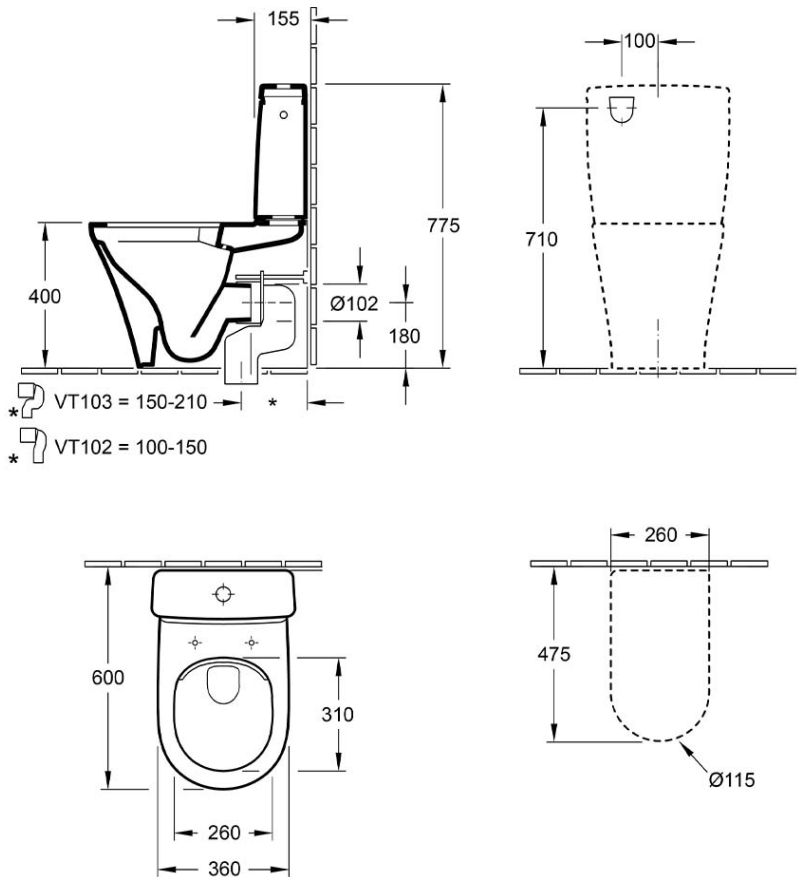

O.novo Style DirectFlush Back to Wall Toilet

S & P Trap | Slim Seat

Product Image

Product Details

Code:	4625R101L4DB
Brand:	Villeroy & Boch
Range:	O.novo Style
Warranty:	10 Years*
Product Width:	360 mm
Product Depth:	600 mm
WELS:	4 Star 3.3 LPM, Reg #: L07008

Additional Features

Technical Specification

Required Product

Recommended Products

Style Matched Basin

Additional Notes

- DirectFlush Rimless technology
- Slim Soft Close Seat
- Optional CermaicPlus EasyClean Finish

Installation Instructions

- * Optional Chrome Flush Button Available 8L189861
- * VT102 supplied for 100-150 S Trap set out
- * For 150-210 S trap set out use

*Please visit argentaust.com.au/warranty to view the full warranty

Note: All dimensions are in millimetres and are subject to normal manufacturing variations. Always use the physical product measurements for cut-outs and rough-ins as the technical details shown may differ from the actual product. Use acetic cured silicone sealant. Do not use epoxy type adhesives. Clean with damp cloth. Do not use abrasive cleaners, liquids or pastes.