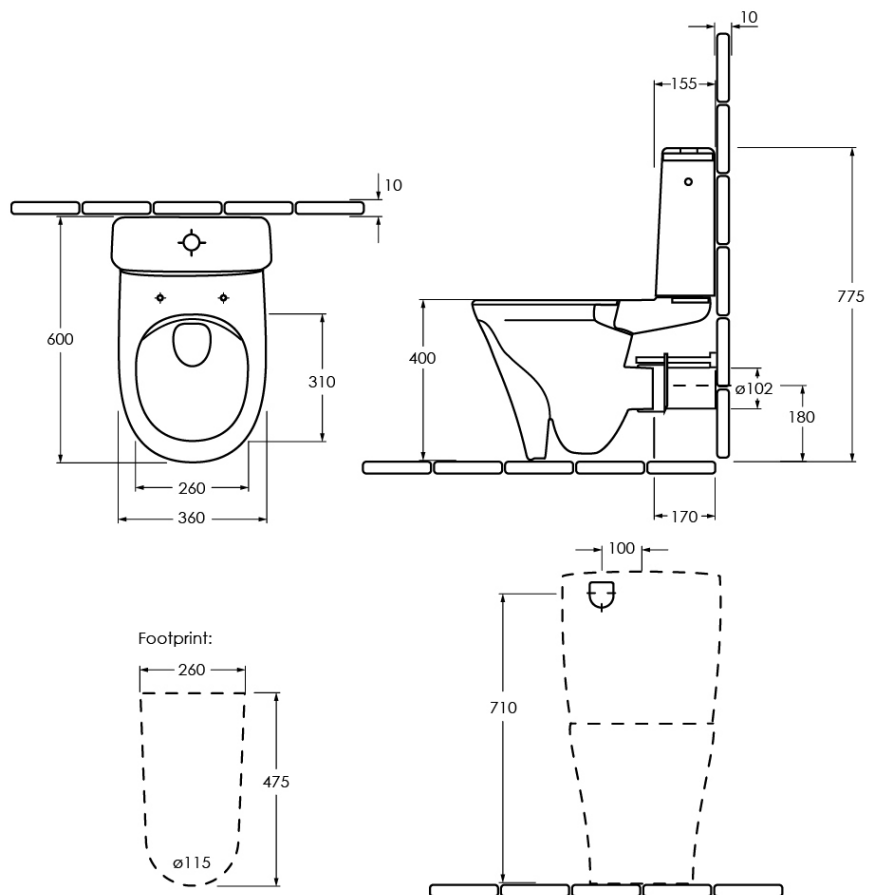

O.novo Style DirectFlush BTW

P Trap

Product Image

Product Details

Code:	4625R001S4B
Brand:	Villeroy & Boch
Range:	O.novo Style
Warranty:	10 Years*
Product Width:	N/A
Product Depth:	N/A
WELS:	4 Star 3.3 LPM, Reg #: L07008 (V)

Additional Features

Technical Specification

Required Product

Recommended Products
Style Matched Basin

Additional Notes

- DirectFlush Rimless technology
- ColourChoice White Flush Button
- Soft Close Seat

Installation Instructions

* Optional Chrome Flush Button
Available 8L189861

*Please visit argentaust.com.au/warranty to view the full warranty

Note: All dimensions are in millimetres and are subject to normal manufacturing variations. Always use the physical product measurements for cut-outs and rough-ins as the technical details shown may differ from the actual product. Use acetic cured silicone sealant. Do not use epoxy type adhesives. Clean with damp cloth. Do not use abrasive cleaners, liquids or pastes.