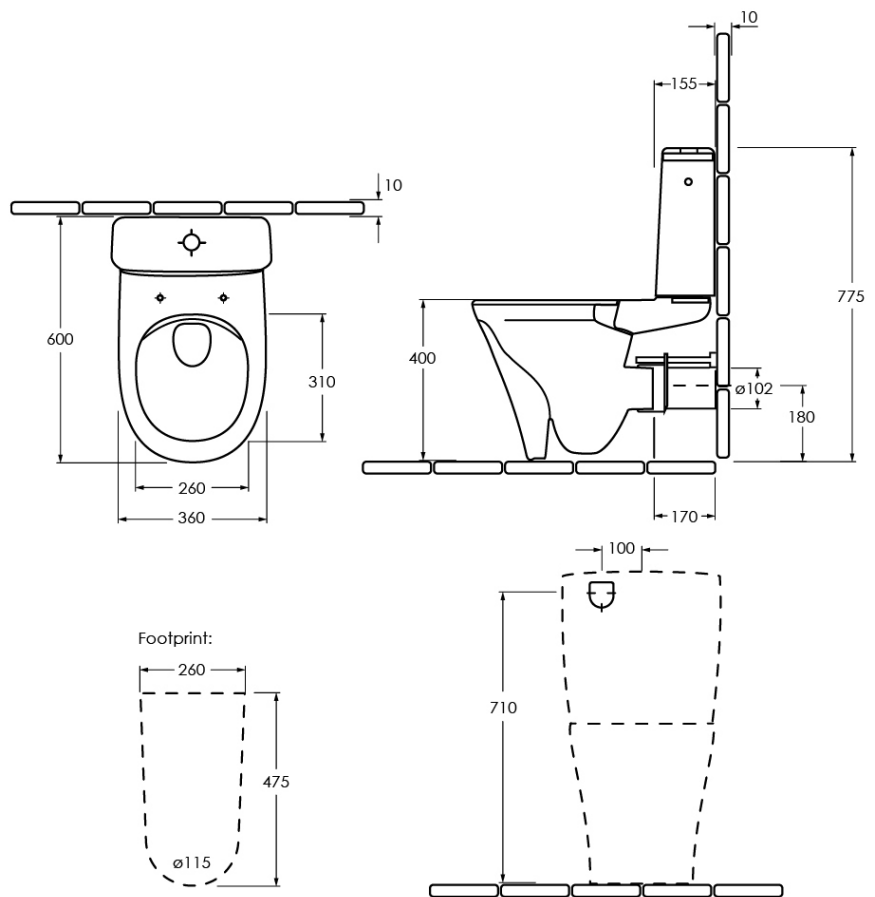

Additional Notes

- DirectFlush Rimless technology
- Slim Soft Close Seat

*Please visit argentaust.com.au/warranty to view the full warranty

Note: All dimensions are in millimetres and are subject to normal manufacturing variations. Always use the physical product measurements for cut-outs and rough-ins as the technical details shown may differ from the actual product. Use acetic cured silicone sealant. Do not use epoxy type adhesives. Clean with damp cloth. Do not use abrasive cleaners, liquids or pastes.