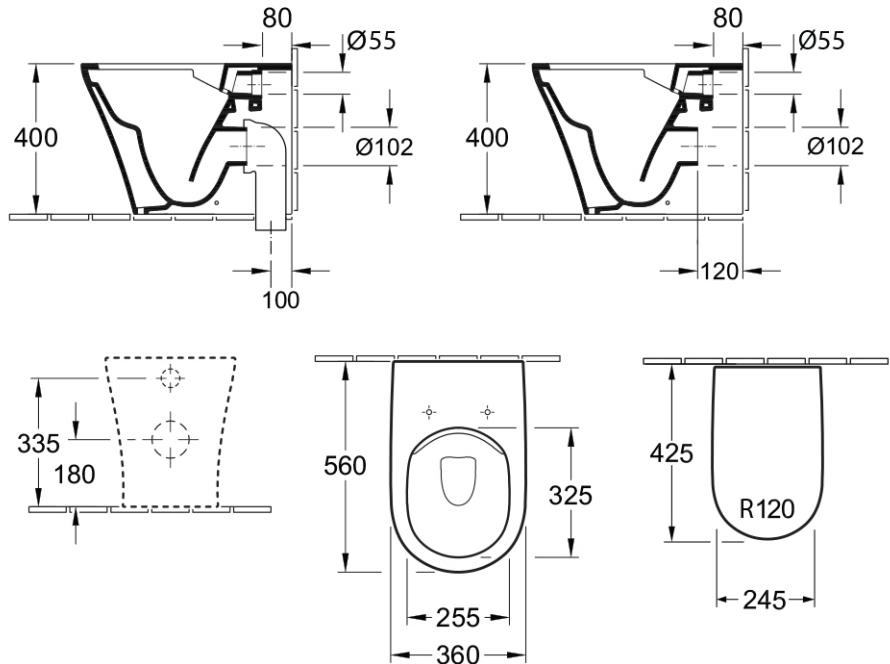

O.novo 2.0 Direct Flush Wall Faced Toilet

S Trap | Slim Seat | CeramicPlus

Product Image **Product Details**

SKU:	4624R1R1L4DB
Brand:	Villeroy & Boch
Range:	O.novo 2.0
Warranty:	5 Years
Product Width:	N/A
Product Depth:	N/A
WELS:	4 Star 3.5 LPM, Reg #: L06372

Additional Features **Technical Specification**

Required Product
92249061

Recommended Products

Additional Notes
* Requires ViConnect Button

Installation Instructions
* 92233300
* 92233400

Note: All dimensions are in millimetres and are subject to normal manufacturing variations. Always use the physical product measurements for cut-outs and rough-ins as the technical details shown may differ from the actual product. Use acetic cured silicone sealant. Do not use epoxy type adhesives. Clean with damp cloth. Do not use abrasive cleaners, liquids or pastes.