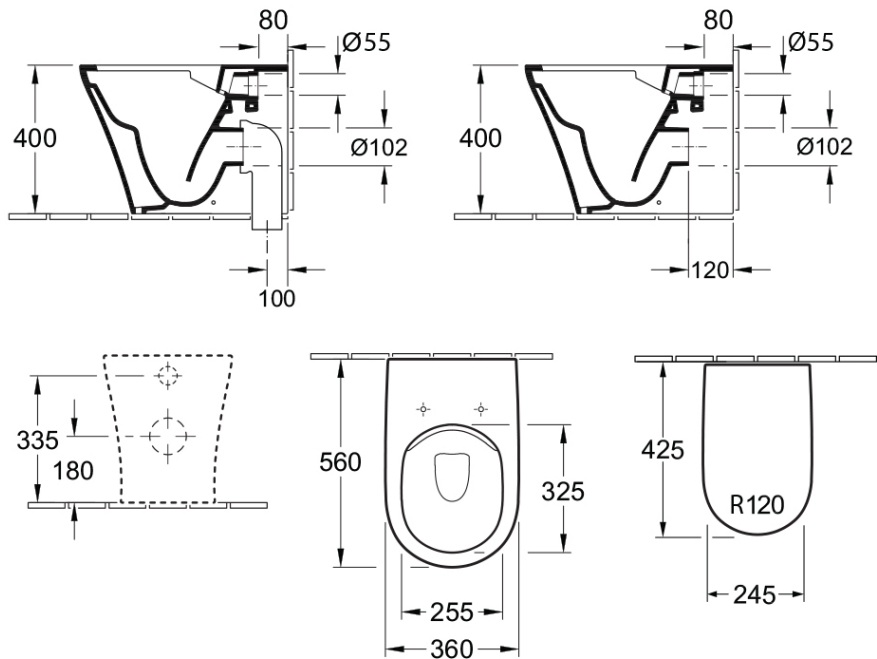

## Additional Features

**Required Product**  
Matching Inwall Cistern

**Recommended Products**  
92233300 ViConnect Cistern

**Additional Notes**

- DirectFlush Technology

## Technical Specification

\*Please visit [argentaust.com.au/warranty](http://argentaust.com.au/warranty) to view the full warranty

Note: All dimensions are in millimetres and are subject to normal manufacturing variations. Always use the physical product measurements for cut-outs and rough-ins as the technical details shown may differ from the actual product. Use acetic cured silicone sealant. Do not use epoxy type adhesives. Clean with damp cloth. Do not use abrasive cleaners, liquids or pastes.