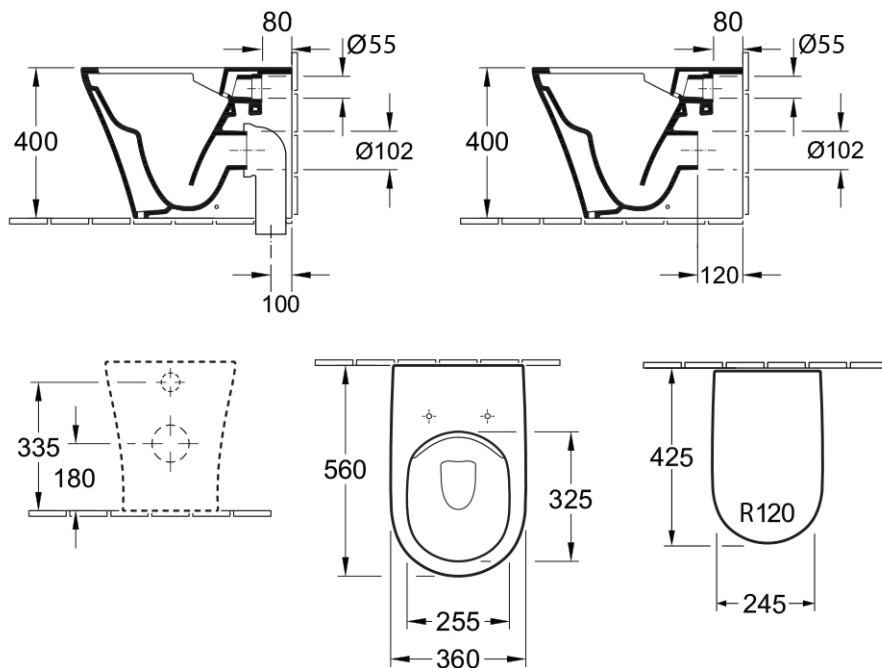

Product Width:

Product Depth:

WELS:

4624R0R1S4B

Villeroy & Boch

O.novo 2.0

5 Years

N/A

Installation Instructions

* 92233300

* 92233400

Technical Specification

Note: All dimensions are in millimetres and are subject to normal manufacturing variations. Always use the physical product measurements for cut-outs and rough-ins as the technical details shown may differ from the actual product. Use acetic cured silicone sealant. Do not use epoxy type adhesives. Clean with damp cloth. Do not use abrasive cleaners, liquids or pastes.