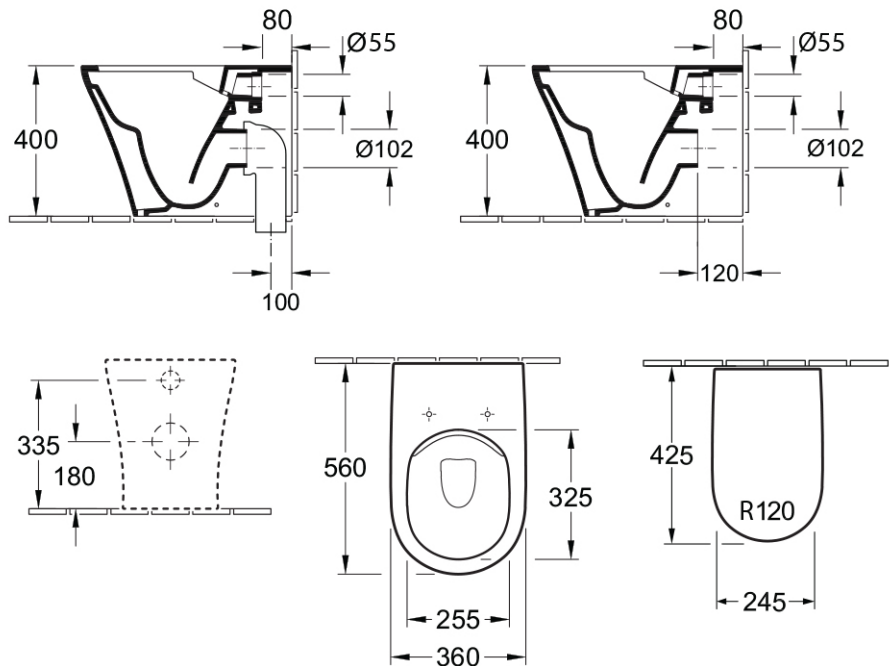

# O.novo 2.0 Direct Flush Wall Faced Toilet

P Trap | Slim Seat | CeramicPlus

**Product Image** **Product Details**

<b>SKU:</b>	<b>4624R0R1L4B</b>
Brand:	Villeroy & Boch
Range:	O.novo 2.0
Warranty:	5 Years
Product Width:	N/A
Product Depth:	N/A
WELS:	4 Star 3.5 LPM, Reg #: L06370

**Additional Features** **Technical Specification**

**Required Product**  
92249061

**Recommended Products**

**Additional Notes**  
\* Requires ViConnect Button

**Installation Instructions**  
\* 92233300  
\* 92233400

*Note: All dimensions are in millimetres and are subject to normal manufacturing variations. Always use the physical product measurements for cut-outs and rough-ins as the technical details shown may differ from the actual product. Use acetic cured silicone sealant. Do not use epoxy type adhesives. Clean with damp cloth. Do not use abrasive cleaners, liquids or pastes.*