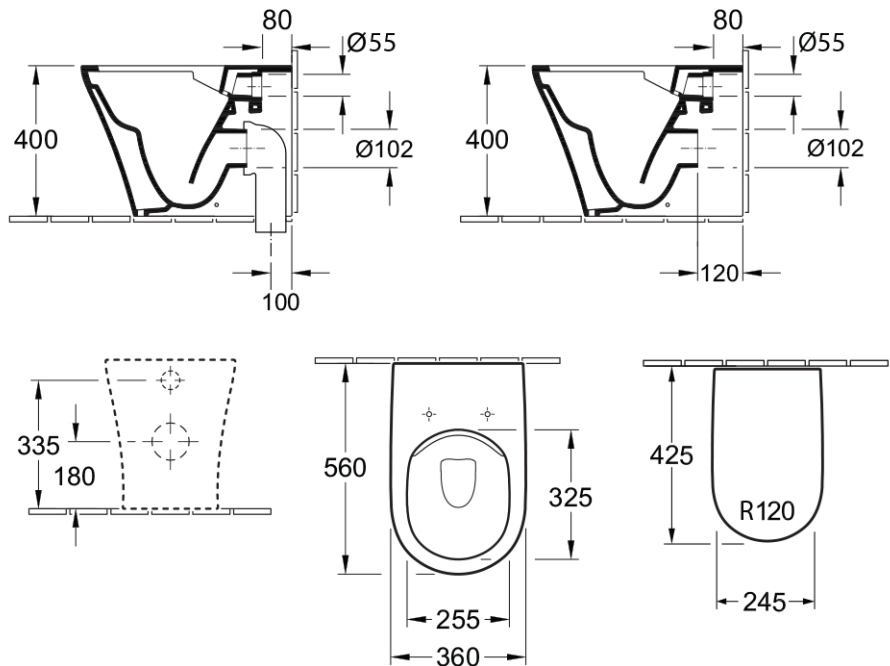

# O.novo 2.0 Direct Flush Wall Faced Toilet

P Trap

**Product Image**

**Product Details**

|                |                               |
|----------------|-------------------------------|
| <b>SKU:</b>    | <b>4624R001S4B</b>            |
| Brand:         | Villeroy & Boch               |
| Range:         | O.novo 2.0                    |
| Warranty:      | 5 Years                       |
| Product Width: | N/A                           |
| Product Depth: | N/A                           |
| WELS:          | 4 Star 3.5 LPM, Reg #: L06370 |

**Additional Features**

**Required Product**  
92249061

**Recommended Products**

**Additional Notes**  
\* Requires ViConnect Button

**Installation Instructions**  
\* 92233300  
\* 92233400

**Technical Specification**

Note: All dimensions are in millimetres and are subject to normal manufacturing variations. Always use the physical product measurements for cut-outs and rough-ins as the technical details shown may differ from the actual product. Use acetic cured silicone sealant. Do not use epoxy type adhesives. Clean with damp cloth. Do not use abrasive cleaners, liquids or pastes.