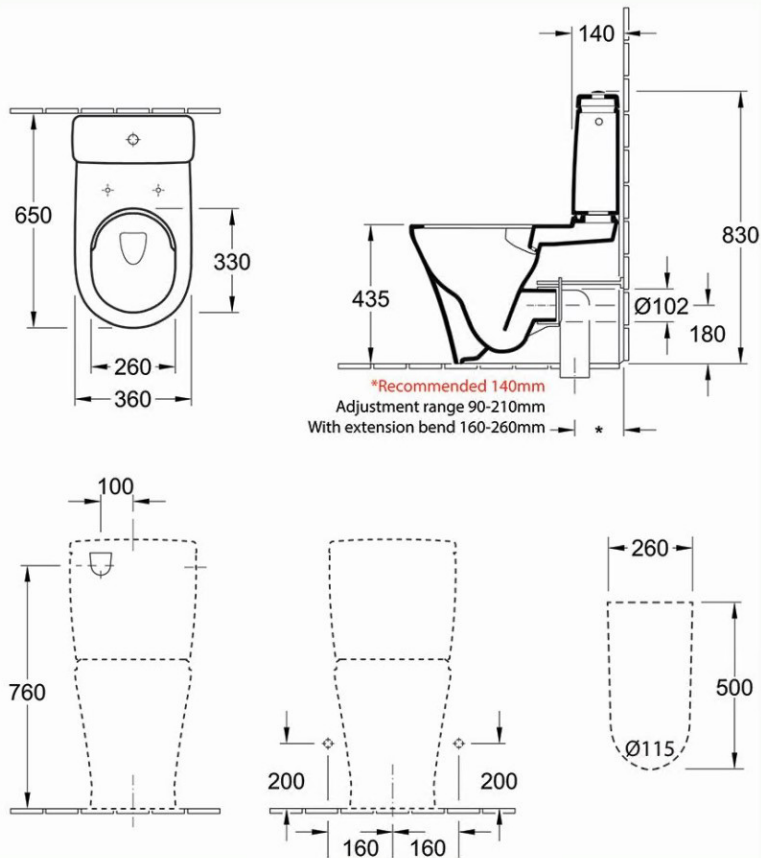

## Product Details

<b>Code:</b>	<b>4606R1R1L4DB</b>
Brand:	Villeroy & Boch
Range:	O.novo 2.0
Warranty:	10 Years*
Product Width:	360 mm
Product Depth:	660 mm
WELS:	4 Star 3.5 LPM, Reg #: L05396

### Recommended Products

Matching Villeroy & Boch Basin,  
Optional 8L189861 Chrome Flush  
Button

### Installation Instructions

- \* Rec set out 140mm
- \* S trap set out 90 - 210mm
- \* 160 - 260mm with Optional VT103 Vario

\*Please visit [argentaust.com.au/warranty](http://argentaust.com.au/warranty) to view the full warranty

Note: All dimensions are in millimetres and are subject to normal manufacturing variations. Always use the physical product measurements for cut-outs and rough-ins as the technical details shown may differ from the actual product. Use acetic cured silicone sealant. Do not use epoxy type adhesives. Clean with damp cloth. Do not use abrasive cleaners, liquids or pastes.