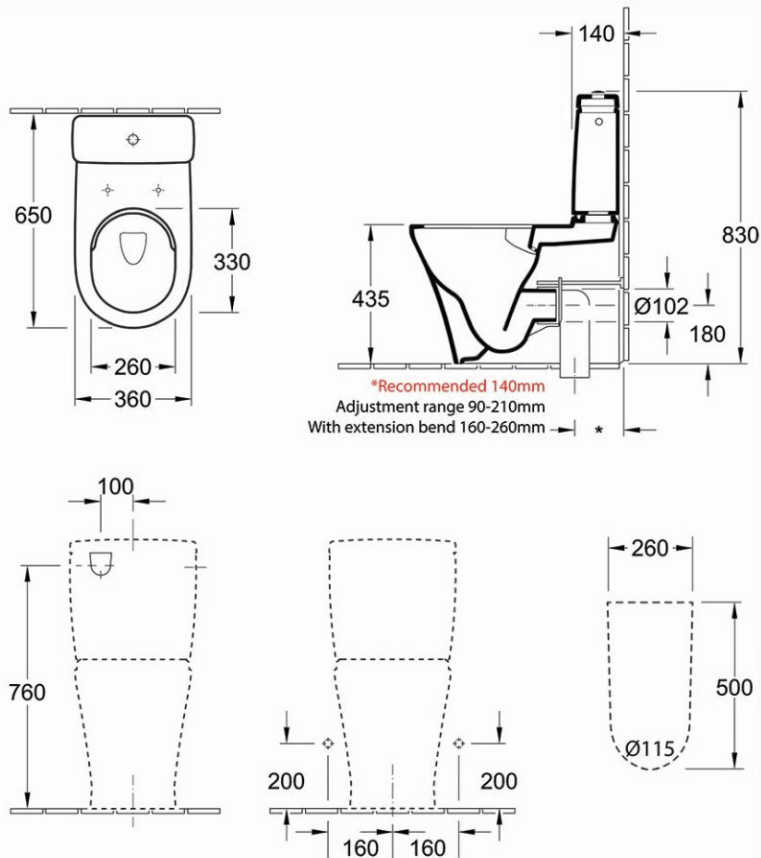

O.novo 2.0 DirectFlush BTW Toilet

S Trap | Slim Seat | CeramicPlus

Product Image

Product Details

Code:	4606R1R1L4DB
Brand:	Villeroy & Boch
Range:	O.novo 2.0
Warranty:	10 Years*
Product Width:	360 mm
Product Depth:	660 mm
WELS:	4 Star 3.5 LPM, Reg #: L05394

Additional Features

Technical Specification

Required Product

Recommended Products

Matching Villeroy & Boch Basin,
Optional 8L189861 Chrome Flush
Button

Additional Notes

- CeramicPlus Easy Clean Finish
- DirectFlush Technology
- Slim Soft Close Seat
- Includes 8L189968 White Button

Installation Instructions

- * Rec set out 140mm
- * S trap set out 90 - 210mm
- * 160 - 260mm with Optional B8080 Vario

*Please visit argentaust.com.au/warranty to view the full warranty

Note: All dimensions are in millimetres and are subject to normal manufacturing variations. Always use the physical product measurements for cut-outs and rough-ins as the technical details shown may differ from the actual product. Use acetic cured silicone sealant. Do not use epoxy type adhesives. Clean with damp cloth. Do not use abrasive cleaners, liquids or pastes.