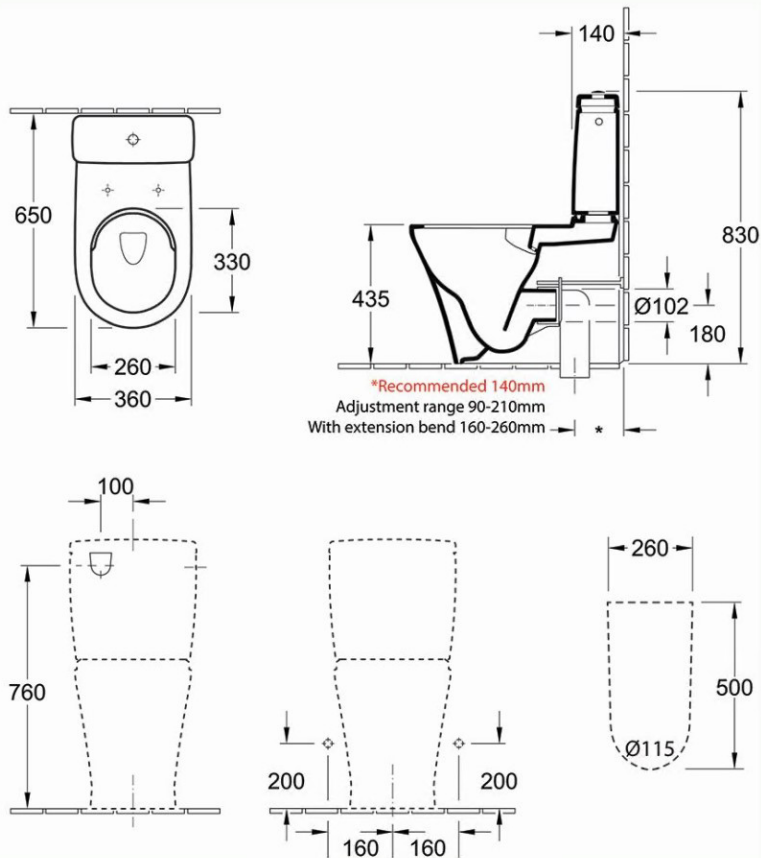

O.novo 2.0 DirectFlush Back To Wall Toilet

S & P Trap

Product Image

Product Details

Code: 4606R101S4DB
Brand: Villeroy & Boch
Range: O.novo 2.0
Warranty: 10 Years*
Product Width: 360 mm
Product Depth: 660 mm
WELS: 4 Star 3.5 LPM, Reg #: L05396

Additional Features

Technical Specification

Required Product

Recommended Products

Matching Villeroy & Boch Basin,
 Optional 8L189861 Chrome Flush
 Button

Additional Notes

- Ambulant Compliant
- DirectFlush Technology
- Soft Close seat
- Includes 8L189968 White Button

Installation Instructions

- * Rec set out 140mm
- * S trap set out 90 - 210mm
- * 160 - 260mm with Optional VT103 Vario

*Please visit argentaust.com.au/warranty to view the full warranty

Note: All dimensions are in millimetres and are subject to normal manufacturing variations. Always use the physical product measurements for cut-outs and rough-ins as the technical details shown may differ from the actual product. Use acetic cured silicone sealant. Do not use epoxy type adhesives. Clean with damp cloth. Do not use abrasive cleaners, liquids or pastes.