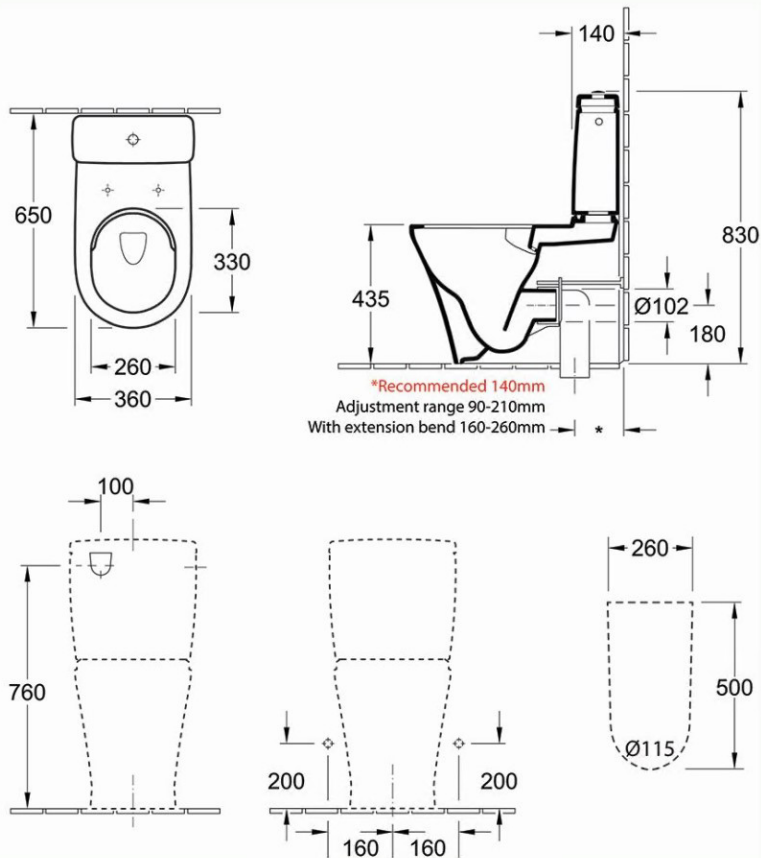

O.novo 2.0 DirectFlush Back To Wall Toilet

S & P Trap | Slim Seat

Product Image

Product Details

| | |
|----------------|-------------------------------|
| Code: | 4606R101L4DB |
| Brand: | Villeroy & Boch |
| Range: | O.novo 2.0 |
| Warranty: | 10 Years* |
| Product Width: | 830 mm |
| Product Depth: | N/A |
| WELS: | 4 Star 3.5 LPM, Reg #: L05396 |

Additional Features

Technical Specification

Required Product

Recommended Products

Matching Villeroy & Boch Basin,
Optional 8L189861 Chrome Flush
Button

Additional Notes

- DirectFlush Technology
- Slim Soft Close Seat
- Includes 8L189968 White Button

Installation Instructions

- * Rec set out 140mm
- * S trap set out 90 - 210mm
- * 160 - 260mm with Optional VT103 Vario

*Please visit argentaust.com.au/warranty to view the full warranty

Note: All dimensions are in millimetres and are subject to normal manufacturing variations. Always use the physical product measurements for cut-outs and rough-ins as the technical details shown may differ from the actual product. Use acetic cured silicone sealant. Do not use epoxy type adhesives. Clean with damp cloth. Do not use abrasive cleaners, liquids or pastes.