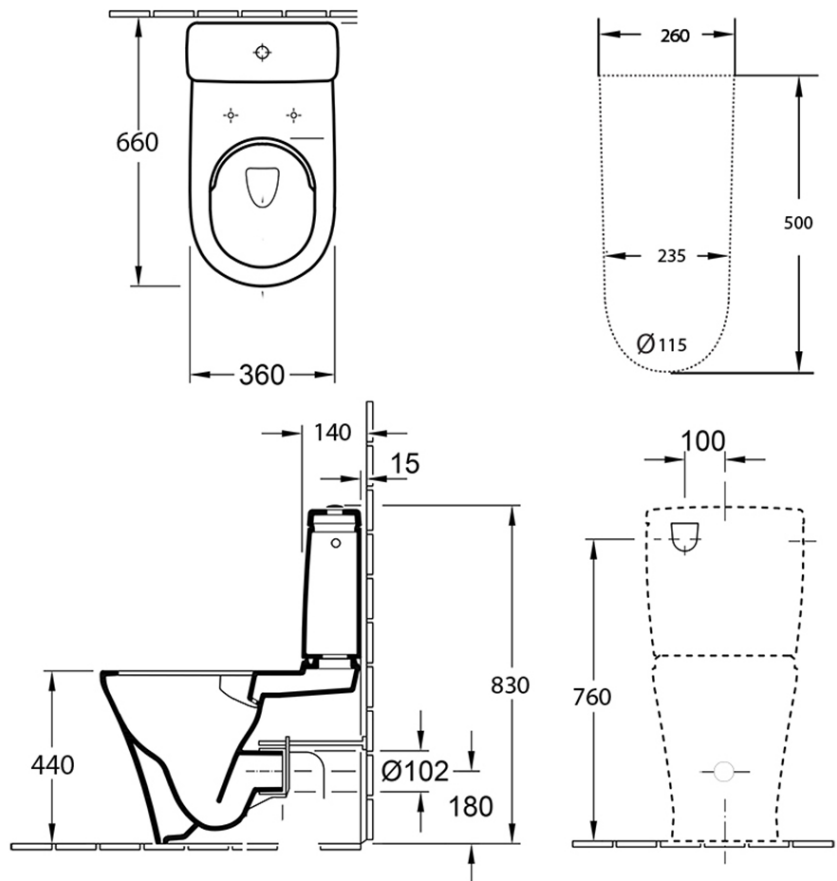

## Product Details

<b>Code:</b>	<b>4606R001L4B</b>
Brand:	Villeroy & Boch
Range:	O.novo 2.0
Warranty:	10 Years*
Product Width:	360 mm
Product Depth:	660 mm
WELS:	4 Star 3.5 LPM, Reg #: L05394

### Recommended Products

Matching Villeroy & Boch Basin,  
Optional 8L189861 Chrome Flush  
Button

### Additional Notes

- DirectFlush Technology
- Slim Soft Close Seat
- Includes 8L189968 White Button

### Installation Instructions

\* P Trap Set Out 180mm

\*Please visit [argentaust.com.au/warranty](http://argentaust.com.au/warranty) to view the full warranty

Note: All dimensions are in millimetres and are subject to normal manufacturing variations. Always use the physical product measurements for cut-outs and rough-ins as the technical details shown may differ from the actual product. Use acetic cured silicone sealant. Do not use epoxy type adhesives. Clean with damp cloth. Do not use abrasive cleaners, liquids or pastes.