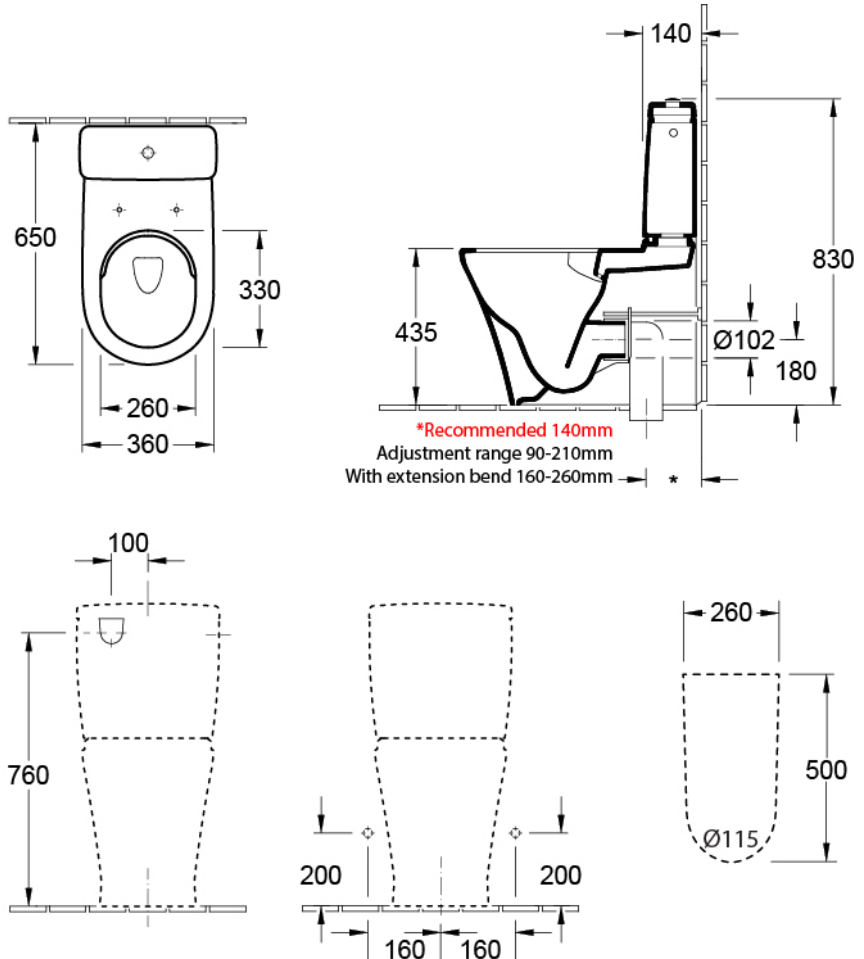

O.novo 2.0 DirectFlush BTW Toilet

S Trap | Bottom Entry | Slim Seat | CeramicPlus

Product Image **Product Details**

Code: 4606F1R1L4DB
Brand: Villeroy & Boch
Range: O.novo 2.0
Warranty: 10 Years*
Product Width: 360 mm
Product Depth: 660 mm
WELS: 4 Star 3.5 LPM, Reg #: L05394

Additional Features **Technical Specification**

Required Product

Recommended Products
 Matching Villeroy & Boch Basin,
 Optional 8L189861 Chrome Flush
 Button

Additional Notes

- CeramicPlus Easy Clean Finish
- DirectFlush Technology
- Slim Soft Close seat
- Bottom Water Entry
- Includes 8L189968 White Button

Installation Instructions

- * Rec set out 140mm
- * S trap set out 90 - 210mm
- * 160 - 260mm with Optional B8080 Vario

*Please visit argentaust.com.au/warranty to view the full warranty

Note: All dimensions are in millimetres and are subject to normal manufacturing variations. Always use the physical product measurements for cut-outs and rough-ins as the technical details shown may differ from the actual product. Use acetic cured silicone sealant. Do not use epoxy type adhesives. Clean with damp cloth. Do not use abrasive cleaners, liquids or pastes.