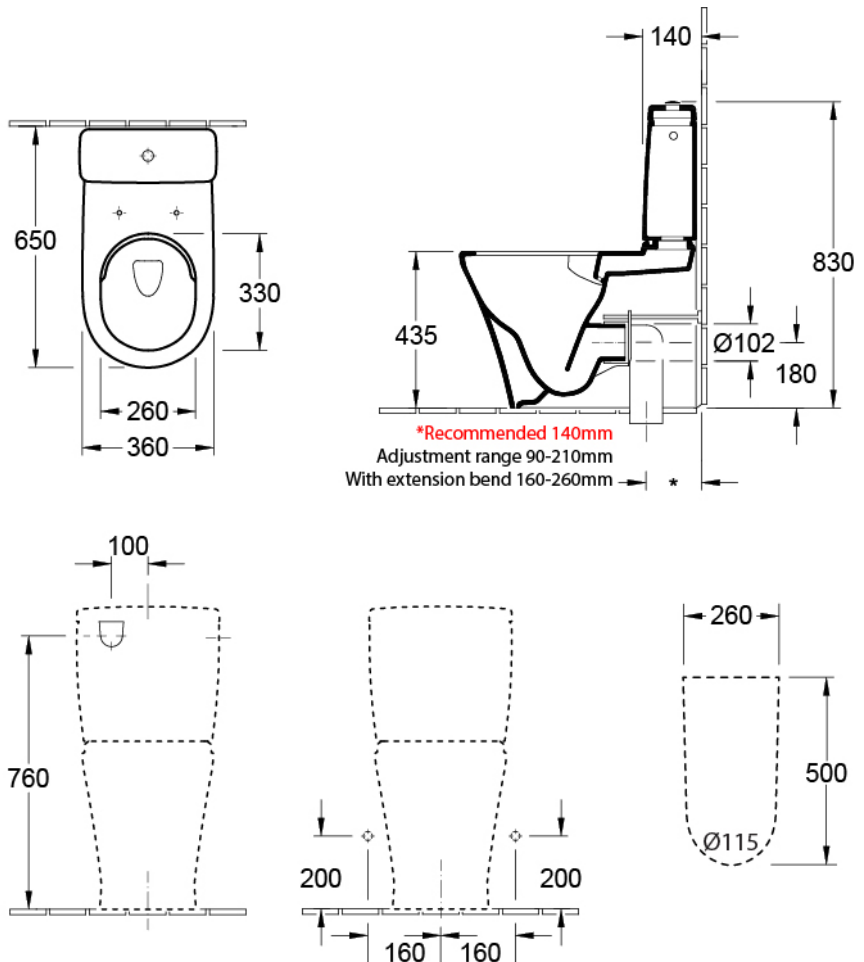

## Product Details

**Code:** 4606F001L4B  
**Brand:** Villeroy & Boch  
**Range:** O.novo 2.0  
**Warranty:** 10 Years\*  
**Product Width:** 360 mm  
**Product Depth:** 660 mm  
**WELS:** 4 Star 3.5 LPM, Reg #: L05394

### Recommended Products

Matching Villeroy & Boch Basin,  
 Optional 8L189861 Chrome Flush  
 Button

### Additional Notes

- DirectFlush Technology
- Slim Soft Close Seat
- Bottom Water Entry
- Includes 8L189968 White Button

### Installation Instructions

\* P Trap Set Out 180mm

\*Please visit [argentaust.com.au/warranty](http://argentaust.com.au/warranty) to view the full warranty

Note: All dimensions are in millimetres and are subject to normal manufacturing variations. Always use the physical product measurements for cut-outs and rough-ins as the technical details shown may differ from the actual product. Use acetic cured silicone sealant. Do not use epoxy type adhesives. Clean with damp cloth. Do not use abrasive cleaners, liquids or pastes.