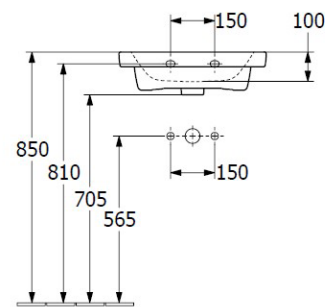

Subway 3.0 500 Wall Basin

1 Tap hole, Slot Overflow, TitanCeram

Product Image

Product Details

| | |
|-----------------|-------------------|
| Code: | 43705001CB |
| Brand: | Villeroy & Boch |
| Range: | Subway 3.0 |
| Warranty: | 10 Years* |
| Product Width: | 500 mm |
| Product Depth: | 400 mm |
| Product Height: | 45 mm |

Additional Features

Technical Specification

Required Product
32mm Waste

Recommended Products
K316-D Pop Up Waste Series

Additional Notes

- TitanCeram Slim Edge Basin with Offset Slot Overflow

Installation Instructions

* Supplied with 9961 Mounting set

*Please visit argentaust.com.au/warranty to view the full warranty

Note: All dimensions are in millimetres and are subject to normal manufacturing variations. Always use the physical product measurements for cut-outs and rough-ins as the technical details shown may differ from the actual product. Use acetic cured silicone sealant. Do not use epoxy type adhesives. Clean with damp cloth. Do not use abrasive cleaners, liquids or pastes.