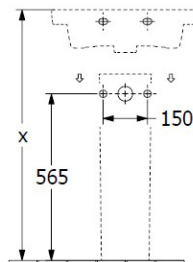

Subway 3.0 500 Wall Basin

1 Tap hole, Slot Overflow, TitanCeram

Product Image

Product Details

| | |
|-----------------|-------------------|
| Code: | 43705001CB |
| Brand: | Villeroy & Boch |
| Range: | Subway 3.0 |
| Warranty: | 10 Years* |
| Product Width: | 500 mm |
| Product Depth: | 400 mm |
| Product Height: | 45 mm |

Additional Features

Technical Specification

Required Product
32mm Waste

Recommended Products
K316-D Pop Up Waste Series

Additional Notes

- TitanCeram Slim Edge Basin with Offset Slot Overflow

Installation Instructions

* Supplied with 9961 Mounting set

*Please visit argentaust.com.au/warranty to view the full warranty

Note: All dimensions are in millimetres and are subject to normal manufacturing variations. Always use the physical product measurements for cut-outs and rough-ins as the technical details shown may differ from the actual product. Use acetic cured silicone sealant. Do not use epoxy type adhesives. Clean with damp cloth. Do not use abrasive cleaners, liquids or pastes.