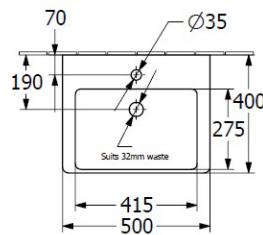

Additional Features

Technical Specification

Required Product
32mm Waste

Recommended Products
K316-D Pop Up Waste Series

Additional Notes

- TitanCeram Slim Edge Basin with Offset Slot Overflow

Installation Instructions

* Supplied with 9961 Mounting set

*Please visit argentaust.com.au/warranty to view the full warranty

Note: All dimensions are in millimetres and are subject to normal manufacturing variations. Always use the physical product measurements for cut-outs and rough-ins as the technical details shown may differ from the actual product. Use acetic cured silicone sealant. Do not use epoxy type adhesives. Clean with damp cloth. Do not use abrasive cleaners, liquids or pastes.