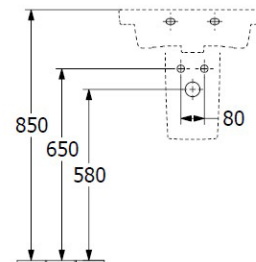

Additional Features

Technical Specification

Required Product
32mm Waste

Recommended Products
K316-D Pop Up Waste Series

Additional Notes

- TitanCeram Slim Edge Basin with Offset Slot Overflow

Installation Instructions

* Supplied with 9961 Mounting set

*Please visit argentaust.com.au/warranty to view the full warranty

Note: All dimensions are in millimetres and are subject to normal manufacturing variations. Always use the physical product measurements for cut-outs and rough-ins as the technical details shown may differ from the actual product. Use acetic cured silicone sealant. Do not use epoxy type adhesives. Clean with damp cloth. Do not use abrasive cleaners, liquids or pastes.