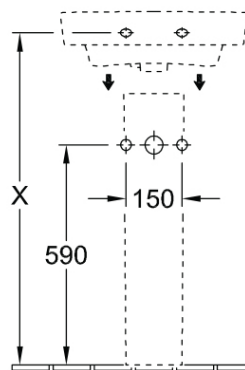

O.novo 2.0 500 Wall Basin

No Taphole, No Overflow

Product Image

Product Details

SKU:	43445301CB
Brand:	Villeroy & Boch
Range:	O.novo 2.0
Warranty:	10 Years
Product Width:	500 mm
Product Depth:	370 mm
WELS:	N/A

Technical Specification

Note: All dimensions are in millimetres and are subject to normal manufacturing variations. Always use the physical product measurements for cut-outs and rough-ins as the technical details shown may differ from the actual product. Use acetic cured silicone sealant. Do not use epoxy type adhesives. Clean with damp cloth. Do not use abrasive cleaners, liquids or pastes.