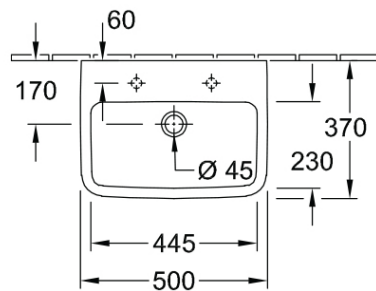

O.novo 2.0 500 Wall Basin

No Taphole, No Overflow

Product Image

Product Details

SKU:	43445301CB
Brand:	Villeroy & Boch
Range:	O.novo 2.0
Warranty:	10 Years
Product Width:	500 mm
Product Depth:	370 mm
WELS:	N/A

Additional Features

Required Product
WM approved 32mm BSP waste

Recommended Products
K328F for Hospital Hygiene compliance, K316-D series for general use

Additional Notes
* Hospital Hygiene Compliant with F328F waste

Technical Specification

Note: All dimensions are in millimetres and are subject to normal manufacturing variations. Always use the physical product measurements for cut-outs and rough-ins as the technical details shown may differ from the actual product. Use acetic cured silicone sealant. Do not use epoxy type adhesives. Clean with damp cloth. Do not use abrasive cleaners, liquids or pastes.