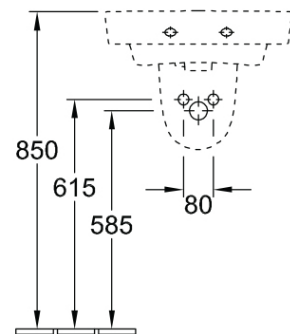

O.novo 2.0 500 Wall Basin

No Taphole, No Overflow

Product Image

Product Details

SKU:	43445301CB
Brand:	Villeroy & Boch
Range:	O.novo 2.0
Warranty:	10 Years
Product Width:	500 mm
Product Depth:	370 mm
WELS:	N/A

Technical Specification

Note: All dimensions are in millimetres and are subject to normal manufacturing variations. Always use the physical product measurements for cut-outs and rough-ins as the technical details shown may differ from the actual product. Use acetic cured silicone sealant. Do not use epoxy type adhesives. Clean with damp cloth. Do not use abrasive cleaners, liquids or pastes.