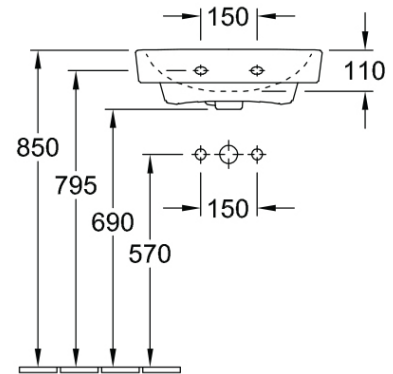

O.novo 2.0 500 Wall Basin

No Taphole, No Overflow

Product Image

Product Details

SKU:	43445301CB
Brand:	Villeroy & Boch
Range:	O.novo 2.0
Warranty:	10 Years
Product Width:	500 mm
Product Depth:	370 mm
WELS:	N/A

Additional Features

Required Product
WM approved 32mm BSP waste

Recommended Products
K328F for Hospital Hygiene compliance, K316-D series for general use

Additional Notes
* Hospital Hygiene Compliant with F328F waste

Technical Specification

Note: All dimensions are in millimetres and are subject to normal manufacturing variations. Always use the physical product measurements for cut-outs and rough-ins as the technical details shown may differ from the actual product. Use acetic cured silicone sealant. Do not use epoxy type adhesives. Clean with damp cloth. Do not use abrasive cleaners, liquids or pastes.