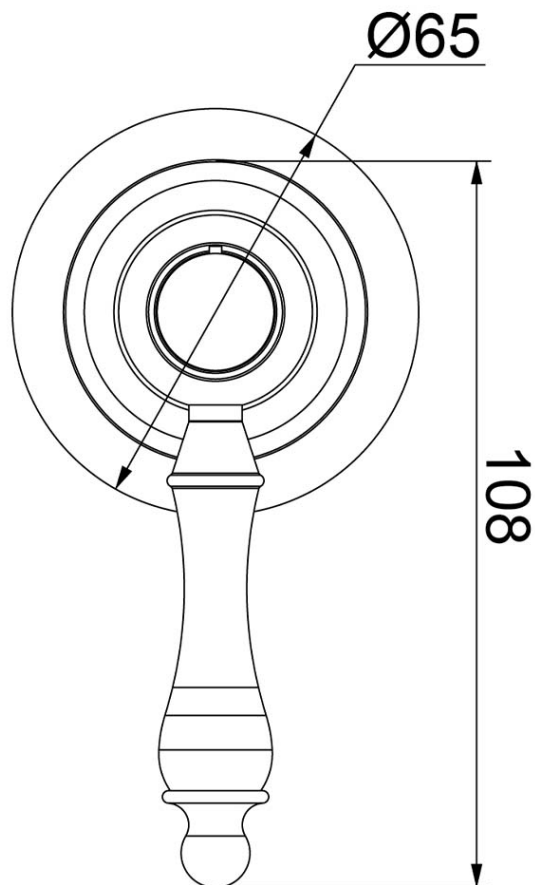

# Avia 2.0 Shower Mixer Trim

Brushed Nickel

**Product Image** **Product Details**

**Code:** 4267580B  
**Brand:** Villeroy & Boch  
**Range:** Avia 2.0  
**Warranty:** 15 Years\*  
**WELS:** N/A

**Additional Features** **Technical Specification**

**Required Product**  
 ColourChoice 7413300

**Recommended Products**

**Additional Notes**

- 35mm Ceramic Cartridge
- Compact 65mm Plate
- Matching Showers & Accessories

**Installation Instructions**

- \* NOT COMPATIBLE WITH UNIVERSAL BODY
- \* ONLY USE COLOURCHOICE BODY 7413300

\*Please visit [argentaust.com.au/warranty](http://argentaust.com.au/warranty) to view the full warranty

*Note: All dimensions are in millimetres and are subject to normal manufacturing variations. It is recommended to use the physical product measurements for cut-outs and rough-ins as the technical details shown may differ from the actual product. Use acetic cured silicone sealant. Do not use epoxy type adhesives. Clean with damp cloth. Do not use abrasive cleaners, liquids or pastes.*