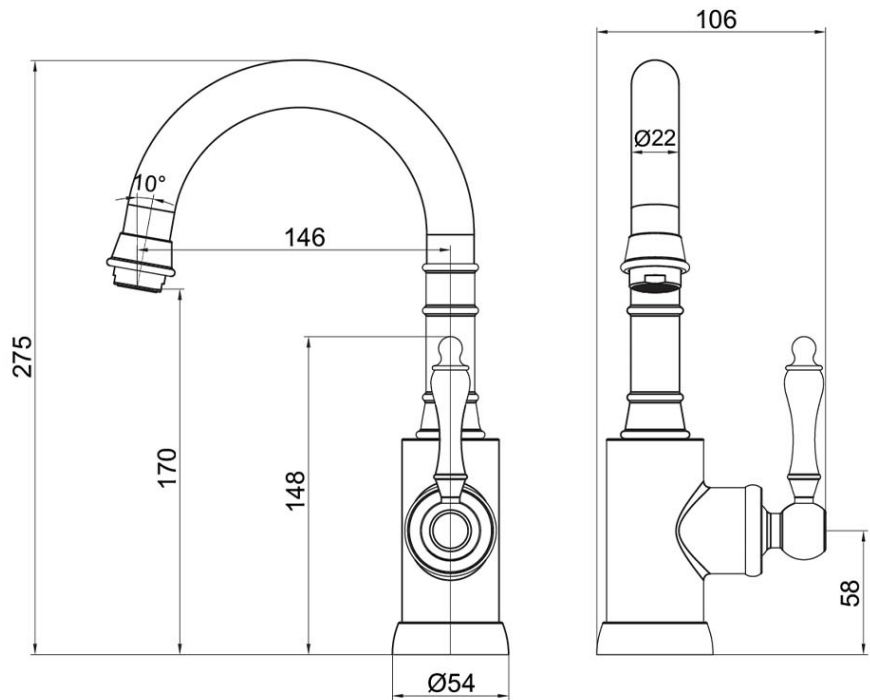

# Avia 2.0 Gooseneck Basin Mixer

Brushed Nickel

**Product Image**

**Product Details**

**Code:** 4266580  
**Brand:** Villeroy & Boch  
**Range:** Avia 2.0  
**Warranty:** 15 Years\*  
**WELS:** 6 Star 4.5 LPM, Reg #: T43046

**Additional Features**

**Technical Specification**

**Required Product**

**Recommended Products**

**Additional Notes**

- Lead Free
- 25mm Ceramic Cartridge
- Water & Energy Efficient
- Matching Showers & Accessories

\*Please visit [argentaust.com.au/warranty](http://argentaust.com.au/warranty) to view the full warranty

*Note: All dimensions are in millimetres and are subject to normal manufacturing variations. It is recommended to use the physical product measurements for cut-outs and rough-ins as the technical details shown may differ from the actual product. Use acetic cured silicone sealant. Do not use epoxy type adhesives. Clean with damp cloth. Do not use abrasive cleaners, liquids or pastes.*