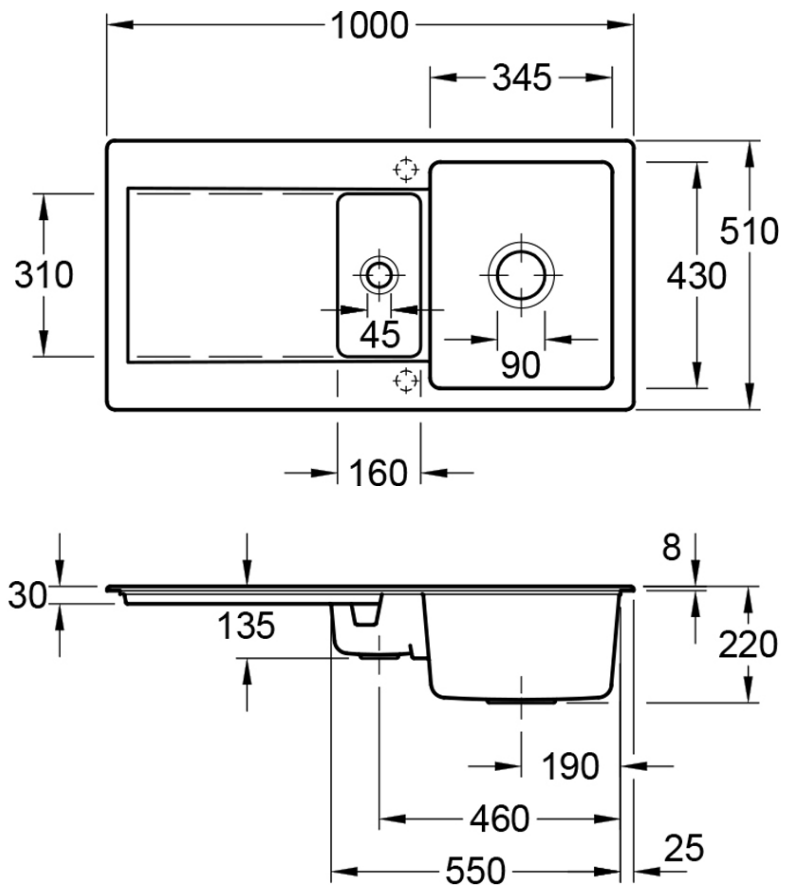

Siluet 1000 1&1/3 Sink
 Left Hand Drainer | 1 Tap Hole | Stone White | Ceramic
 Plus

Product Image **Product Details**

Code: 333701RWRTB
Brand: Villeroy & Boch
Range: Siluet
Warranty: 10 Years*
Product Width: 1000 mm
Product Height: 510 mm
Product Depth: 220 mm
Litre Capacity: 40 L

Additional Features **Technical Specification**

Required Product

Recommended Products

Additional Notes

- TitanCeram

*Please visit argentaust.com.au/warranty to view the full warranty

Note: All dimensions are in millimetres and are subject to normal manufacturing variations. Always use the physical product measurements for cut-outs and rough-ins as the technical details shown may differ from the actual product. Use acetic cured silicone sealant. Do not use epoxy type adhesives. Clean with damp cloth. Do not use abrasive cleaners, liquids or pastes.