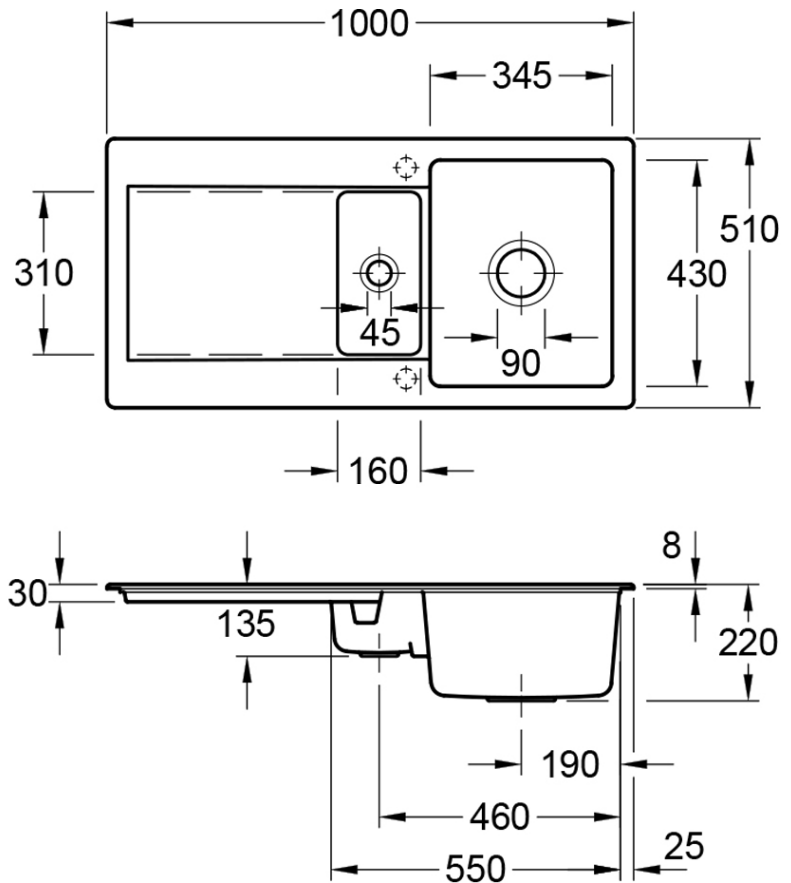

*Please visit argentaust.com.au/warranty to view the full warranty

Note: All dimensions are in millimetres and are subject to normal manufacturing variations. Always use the physical product measurements for cut-outs and rough-ins as the technical details shown may differ from the actual product. Use acetic cured silicone sealant. Do not use epoxy type adhesives. Clean with damp cloth. Do not use abrasive cleaners, liquids or pastes.