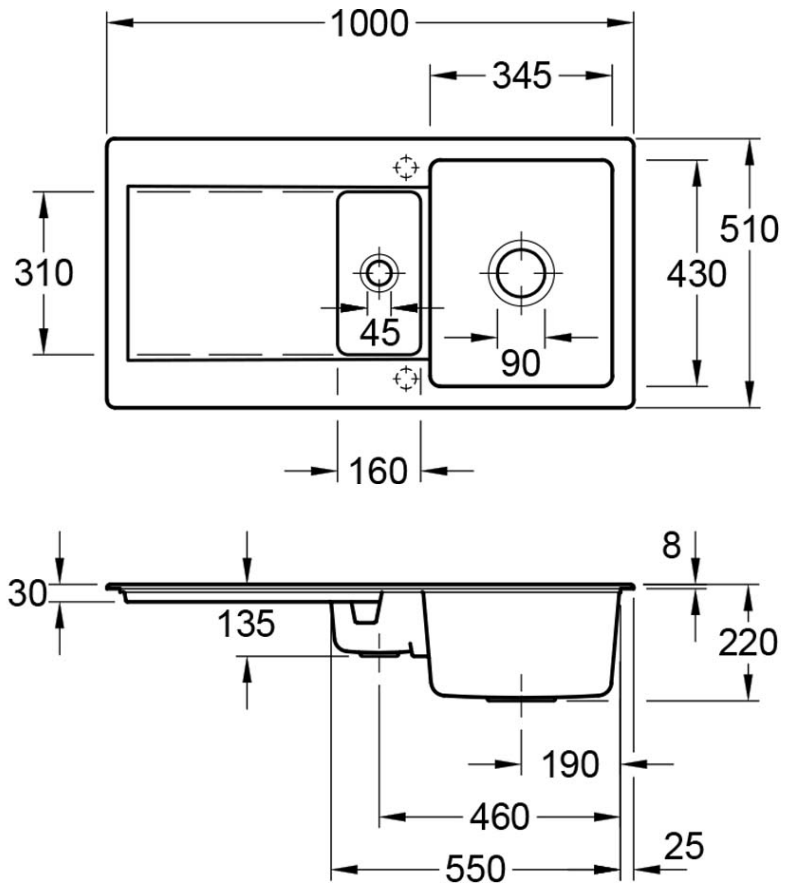

## Product Details

<b>Code:</b>	<b>333701RWCB</b>
Brand:	Villeroy & Boch
Range:	Siluet
Warranty:	10 Years*
Product Width:	1000 mm
Product Height:	510 mm
Product Depth:	220 mm
Litre Capacity:	40 L

## Technical Specification

\*Please visit [argentaust.com.au/warranty](http://argentaust.com.au/warranty) to view the full warranty

Note: All dimensions are in millimetres and are subject to normal manufacturing variations. Always use the physical product measurements for cut-outs and rough-ins as the technical details shown may differ from the actual product. Use acetic cured silicone sealant. Do not use epoxy type adhesives. Clean with damp cloth. Do not use abrasive cleaners, liquids or pastes.