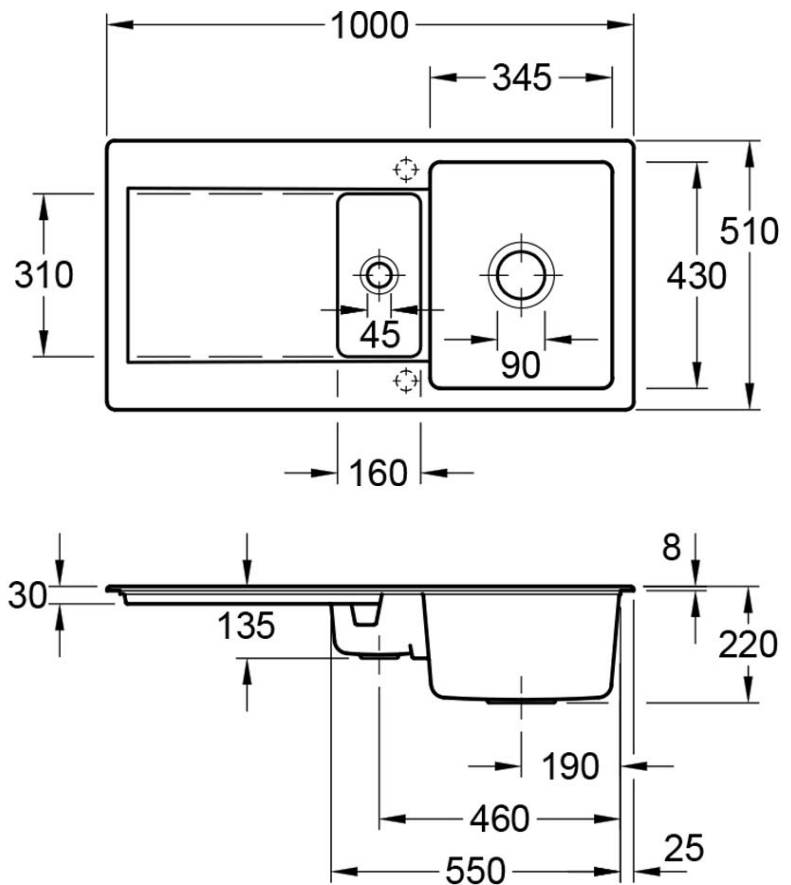

Additional Features **Technical Specification**

Required Product

Recommended Products

Additional Notes

- TitanCeram

*Please visit argentaust.com.au/warranty to view the full warranty

Note: All dimensions are in millimetres and are subject to normal manufacturing variations. Always use the physical product measurements for cut-outs and rough-ins as the technical details shown may differ from the actual product. Use acetic cured silicone sealant. Do not use epoxy type adhesives. Clean with damp cloth. Do not use abrasive cleaners, liquids or pastes.