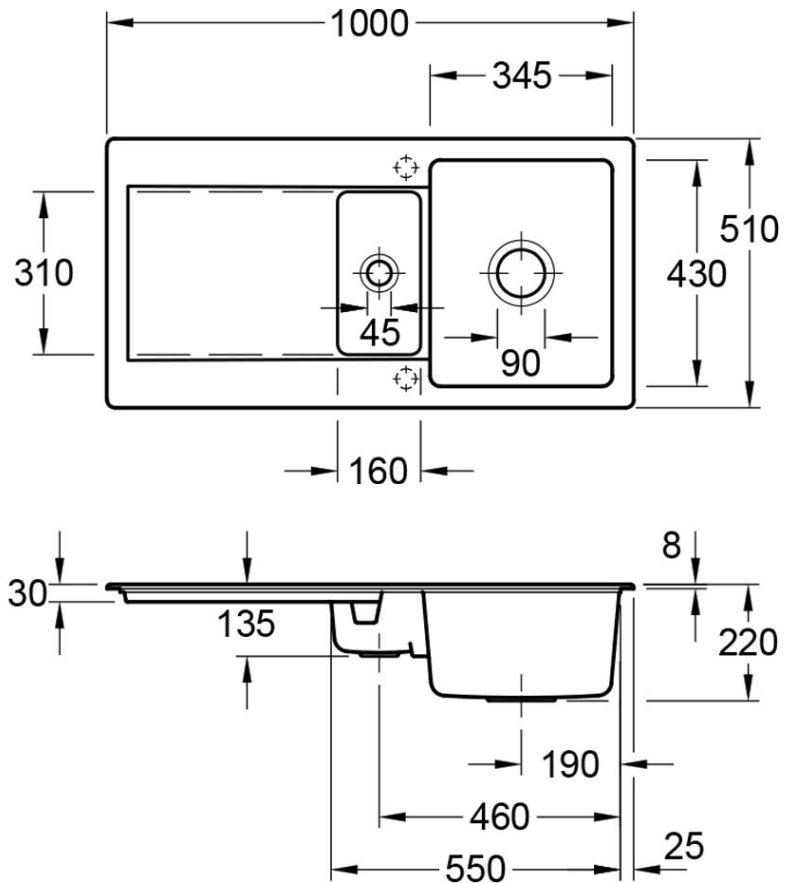

Siluet 1000 1&1/3 Sink
 Right Hand Drainer | 1 Tap Hole | Pure Black | Ceramic
 Plus

Product Image **Product Details**

Code:	333701R7LTB
Brand:	Villeroy & Boch
Range:	Siluet
Warranty:	10 Years*
Product Width:	1000 mm
Product Height:	510 mm
Product Depth:	220 mm
Litre Capacity:	40 L

Additional Features **Technical Specification**

Required Product

Recommended Products

Additional Notes

- TitanCeram

*Please visit argentaust.com.au/warranty to view the full warranty

Note: All dimensions are in millimetres and are subject to normal manufacturing variations. Always use the physical product measurements for cut-outs and rough-ins as the technical details shown may differ from the actual product. Use acetic cured silicone sealant. Do not use epoxy type adhesives. Clean with damp cloth. Do not use abrasive cleaners, liquids or pastes.