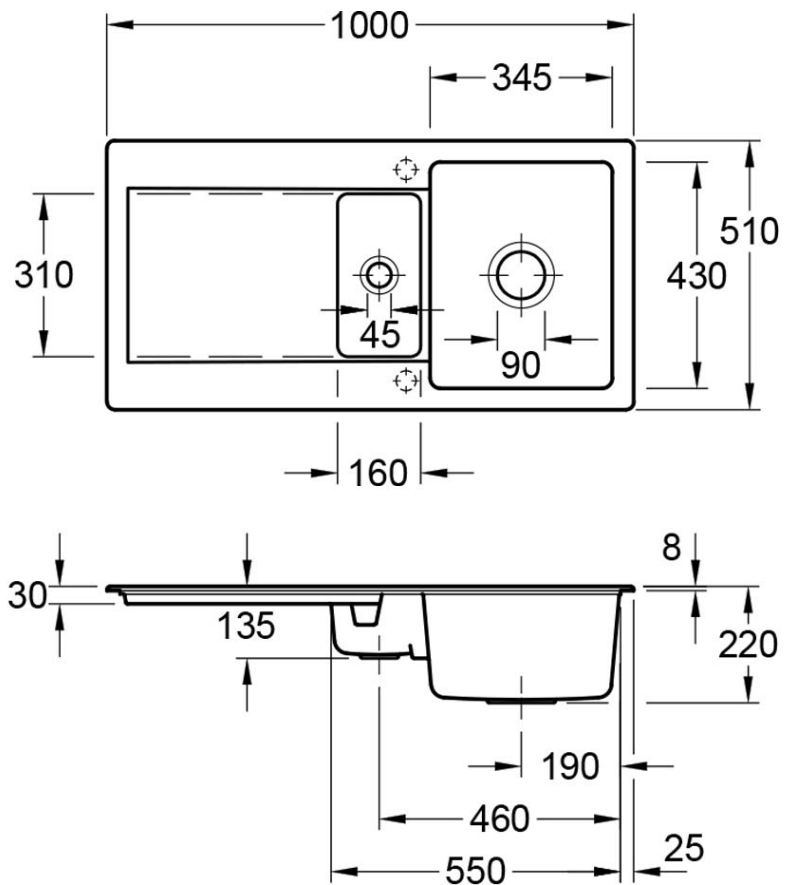

Siluet 1000 1&1/3 Sink

No Tap Hole | Ceramic Plus

Product Image **Product Details**

Code: 333701R1CB
Brand: Villeroy & Boch
Range: Siluet
Warranty: 10 Years*
Product Width: 1000 mm
Product Height: 510 mm
Product Depth: 220 mm
Litre Capacity: 40 L

Additional Features **Technical Specification**

Required Product

Recommended Products

Additional Notes

- TitanCeram

*Please visit argentaust.com.au/warranty to view the full warranty

Note: All dimensions are in millimetres and are subject to normal manufacturing variations. Always use the physical product measurements for cut-outs and rough-ins as the technical details shown may differ from the actual product. Use acetic cured silicone sealant. Do not use epoxy type adhesives. Clean with damp cloth. Do not use abrasive cleaners, liquids or pastes.