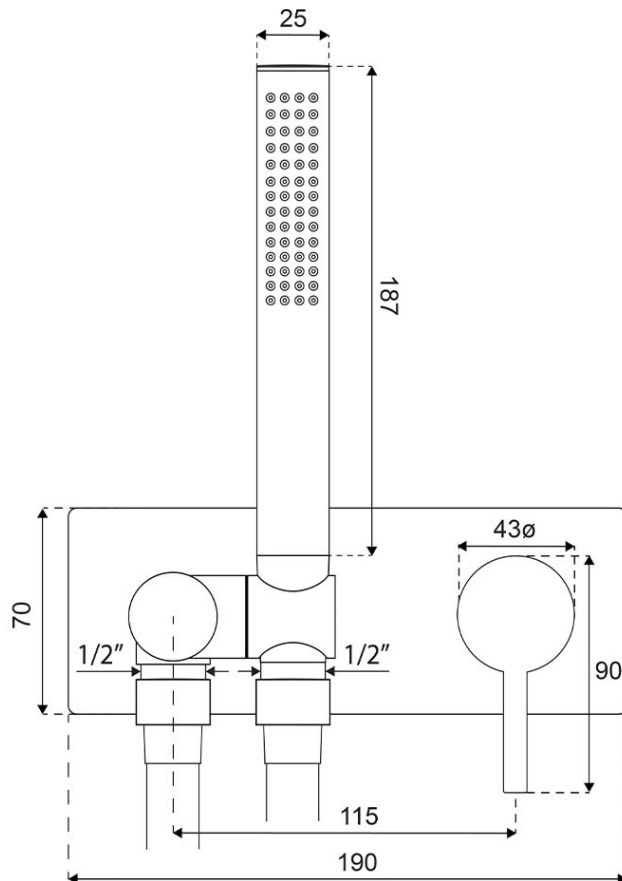

# Vita Wall Mounted Bath Shower Set

Matte Black

**Product Image** **Product Details**

**Code:** 1109295B  
**Brand:** Villeroy & Boch  
**Range:** Vita  
**Warranty:** 15 Years\*  
**WELS:** 3 Star 9 LPM, Reg #: S18196

**Additional Features** **Technical Specification**

**Required Product**  
TVW0035161

**Recommended Products**

**Additional Notes**

- 1 Function Handpiece with Angel Adjustment
- Easy Clean Silicon Nozzles
- 1.6m Shower Hose
- 115mm Centres
- 35mm Cartridge
- Handpiece Can Be Positioned On Left Hand Side Of The Mixer Only

**Installation Instructions**  
 \* ONLY USE COLOURCHOICE BODY TVW0035161

\*Please visit [argentaust.com.au/warranty](http://argentaust.com.au/warranty) to view the full warranty

*Note: All dimensions are in millimetres and are subject to normal manufacturing variations. Always use the physical product measurements for cut-outs and rough-ins as the technical details shown may differ from the actual product. Use acetic cured silicone sealant. Do not use epoxy type adhesives. Clean with damp cloth. Do not use abrasive cleaners, liquids or pastes.*