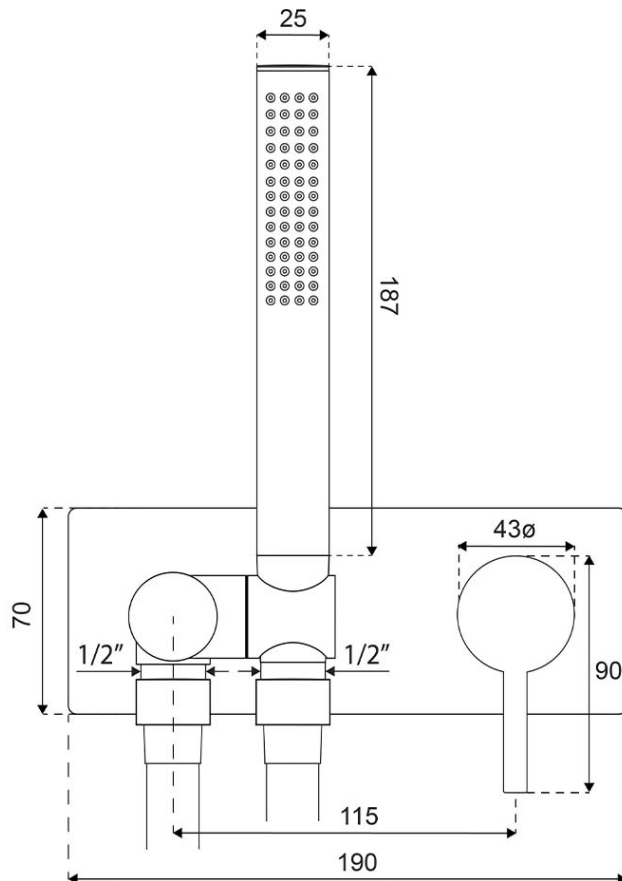

Vita Wall Mounted Bath Shower Set

Brushed Gold

Product Image **Product Details**

Code: 1109285B
Brand: Villeroy & Boch
Range: Vita
Warranty: 15 Years*
WELS: 3 Star 9 LPM, Reg #: S18196

Additional Features **Technical Specification**

Required Product
TVW0035161

Recommended Products

Additional Notes

- 1 Function Handpiece with Angel Adjustment
- Easy Clean Silicon Nozzles
- 1.6m Shower Hose
- 115mm Centres
- 35mm Cartridge
- Handpiece Can Be Positioned On Left Hand Side Of The Mixer Only

Installation Instructions
 * ONLY USE COLOURCHOICE BODY TVW0035161

*Please visit argentaust.com.au/warranty to view the full warranty

Note: All dimensions are in millimetres and are subject to normal manufacturing variations. Always use the physical product measurements for cut-outs and rough-ins as the technical details shown may differ from the actual product. Use acetic cured silicone sealant. Do not use epoxy type adhesives. Clean with damp cloth. Do not use abrasive cleaners, liquids or pastes.