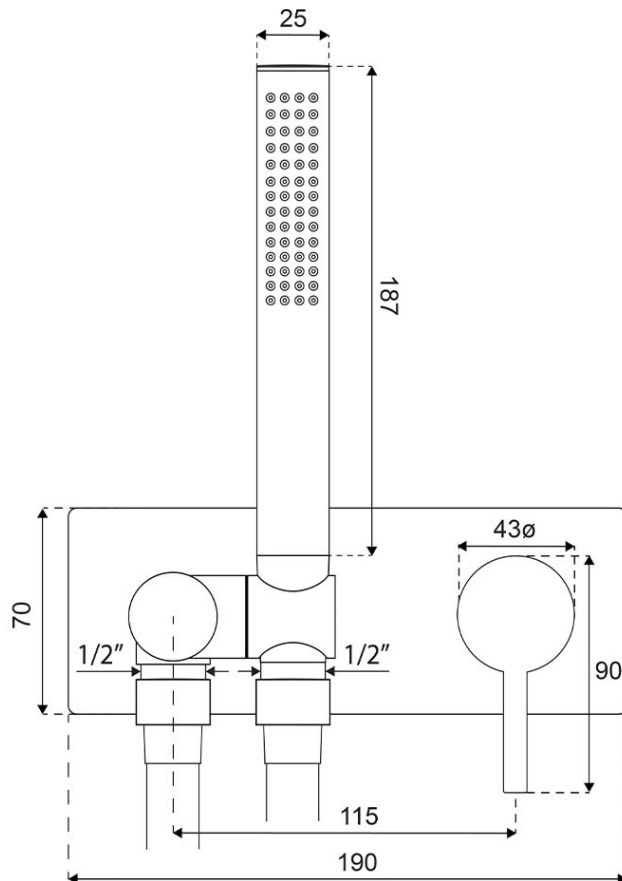

Vita Wall Mounted Bath Shower Set

Brushed Nickel

Product Image **Product Details**

Code: 1109280B
Brand: Villeroy & Boch
Range: Vita
Warranty: 15 Years*
WELS: 3 Star 9 LPM, Reg #: S18196

Additional Features **Technical Specification**

Required Product
TVW0035161

Recommended Products

Additional Notes

- 1 Function Handpiece with Angel Adjustment
- Easy Clean Silicon Nozzles
- 1.6m Shower Hose
- 115mm Centres
- 35mm Cartridge
- Handpiece Can Be Positioned On Left Hand Side Of The Mixer Only

Installation Instructions
 * ONLY USE COLOURCHOICE BODY TVW0035161

*Please visit argentaust.com.au/warranty to view the full warranty

Note: All dimensions are in millimetres and are subject to normal manufacturing variations. Always use the physical product measurements for cut-outs and rough-ins as the technical details shown may differ from the actual product. Use acetic cured silicone sealant. Do not use epoxy type adhesives. Clean with damp cloth. Do not use abrasive cleaners, liquids or pastes.