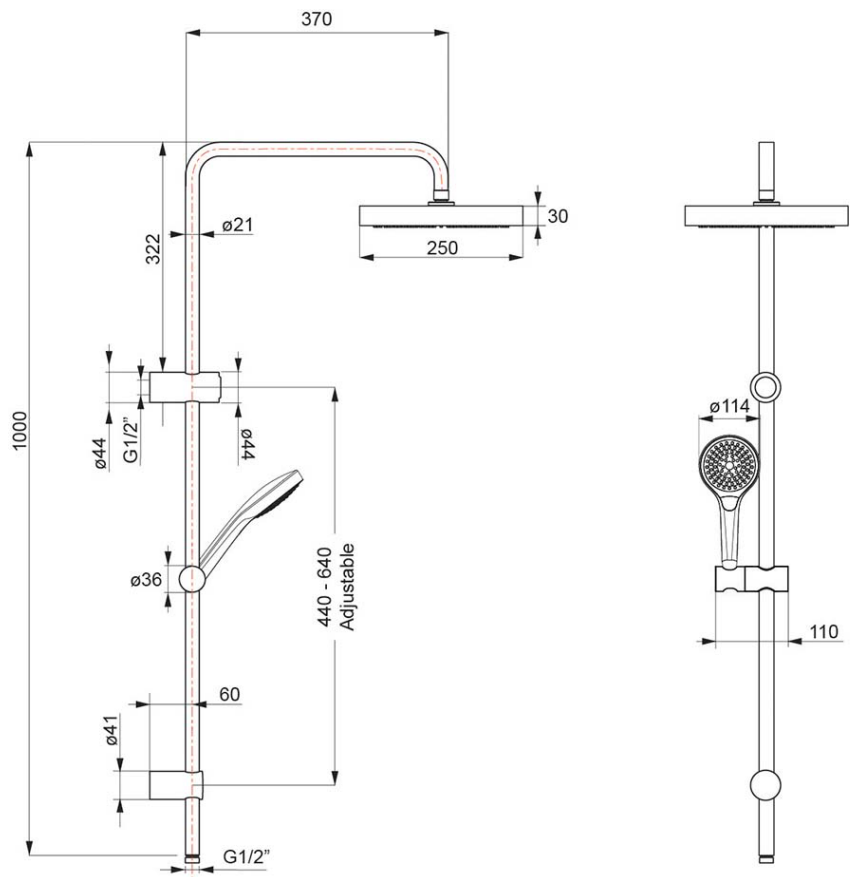

Embrace 250 Shower System

Matte Black

Product Image

Product Details

Code:	1008395B
Brand:	Villeroy & Boch
Range:	Embrace
Warranty:	7 Years*
WELS:	HH 3 Star (OH 4 Star) Star 9 LPM, Reg
#: S18199	

Additional Features

Technical Specification

Required Product

Recommended Products

Additional Notes

- 250Ø Overhead
- 110Ø 3 Function Handpiece
- Easy Clean Silicon Nozzles
- 1600mm Shower Hose
- Push Button Diverter Activation

*Please visit argentaust.com.au/warranty to view the full warranty

Note: All dimensions are in millimetres and are subject to normal manufacturing variations. It is recommended to use the physical product measurements for cut-outs and rough-ins as the technical details shown may differ from the actual product. Use acetic cured silicone sealant. Do not use epoxy type adhesives. Clean with damp cloth. Do not use abrasive cleaners, liquids or pastes.