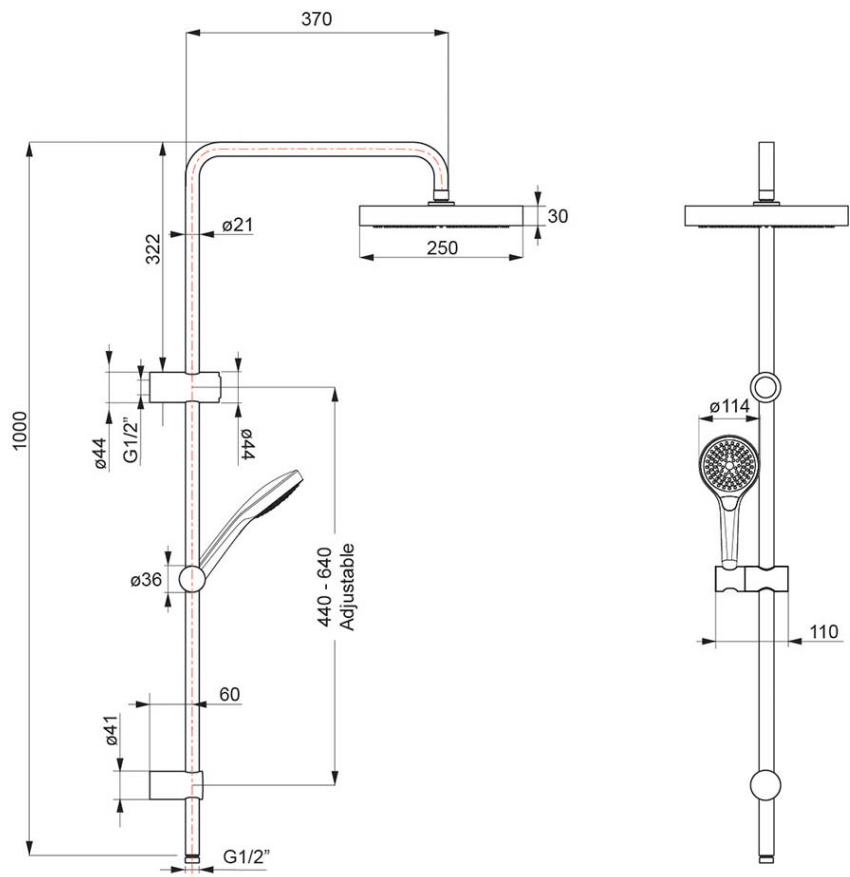

Embrace 250 Shower System

Gun Metal

Product Image

Product Details

Code:	1008390B
Brand:	Villeroy & Boch
Range:	Embrace
Warranty:	7 Years*
WELS:	HH 3 Star (OH 4 Star) Star 9 LPM, Reg
#: S18199	

Additional Features

Technical Specification

Required Product

Recommended Products

Additional Notes

- 250Ø Overhead
- 110Ø 3 Function Handpiece
- Easy Clean Silicon Nozzles
- 1600mm Shower Hose
- Push Button Diverter Activation

*Please visit argentaust.com.au/warranty to view the full warranty

Note: All dimensions are in millimetres and are subject to normal manufacturing variations. It is recommended to use the physical product measurements for cut-outs and rough-ins as the technical details shown may differ from the actual product. Use acetic cured silicone sealant. Do not use epoxy type adhesives. Clean with damp cloth. Do not use abrasive cleaners, liquids or pastes.