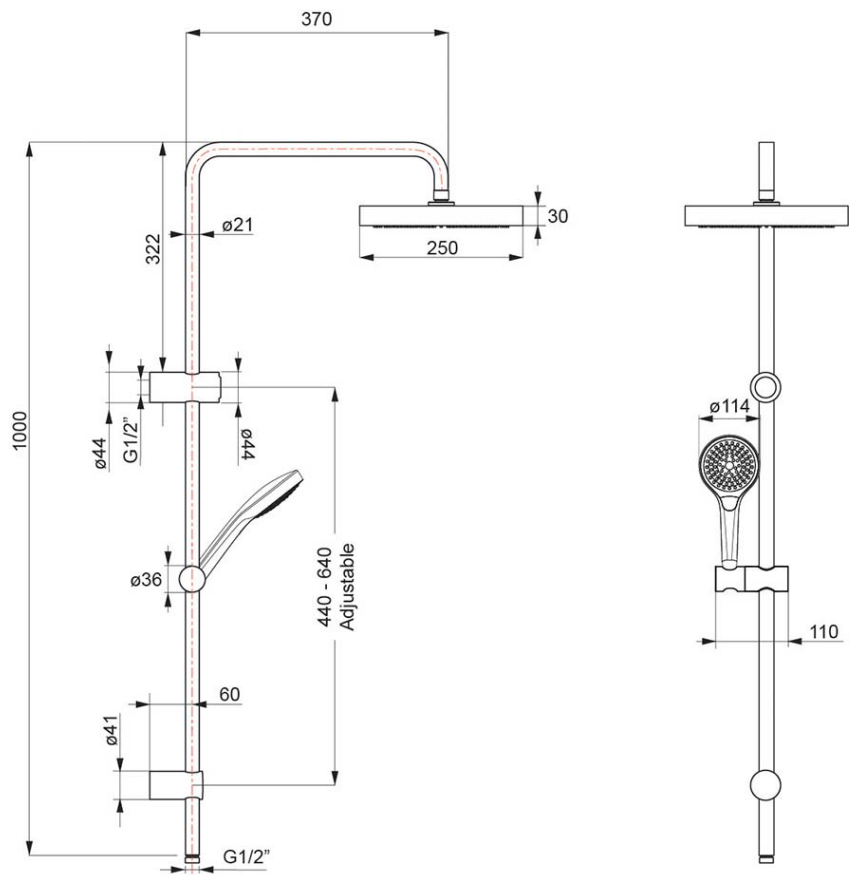

Embrace 250 Shower System

Brushed Nickel

Product Image

Product Details

Code:	1008380B
Brand:	Villeroy & Boch
Range:	Embrace
Warranty:	7 Years*
WELS:	HH 3 Star (OH 4 Star) Star 9 LPM, Reg
#:	S18199

Additional Features

Technical Specification

Required Product

Recommended Products

Additional Notes

- 250Ø Overhead
- 110Ø 3 Function Handpiece
- Easy Clean Silicon Nozzles
- 1600mm Shower Hose
- Push Button Diverter Activation

*Please visit argentaust.com.au/warranty to view the full warranty

Note: All dimensions are in millimetres and are subject to normal manufacturing variations. Always use the physical product measurements for cut-outs and rough-ins as the technical details shown may differ from the actual product. Use acetic cured silicone sealant. Do not use epoxy type adhesives. Clean with damp cloth. Do not use abrasive cleaners, liquids or pastes.