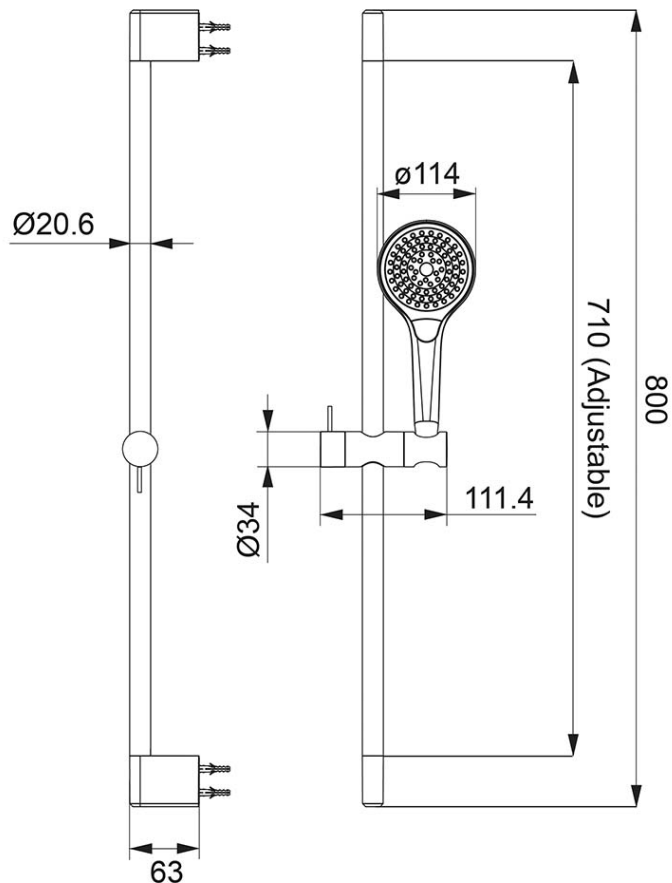

Embrace Rail Set

Gun Metal

Product Image **Product Details**

Code: 1006990B
Brand: Villeroy & Boch
Range: Embrace
Warranty: 7 Years*
WELS: 3 Star 9 LPM, Reg #: S12343

Additional Features **Technical Specification**

Required Product

Recommended Products

Additional Notes

- Adjustable 800mm Rail
- Easy Clean Silicon Nozzles
- One Touch Selector Button
- 1600mm Shower Hose

*Please visit argentaust.com.au/warranty to view the full warranty

Note: All dimensions are in millimetres and are subject to normal manufacturing variations. Always use the physical product measurements for cut-outs and rough-ins as the technical details shown may differ from the actual product. Use acetic cured silicone sealant. Do not use epoxy type adhesives. Clean with damp cloth. Do not use abrasive cleaners, liquids or pastes.