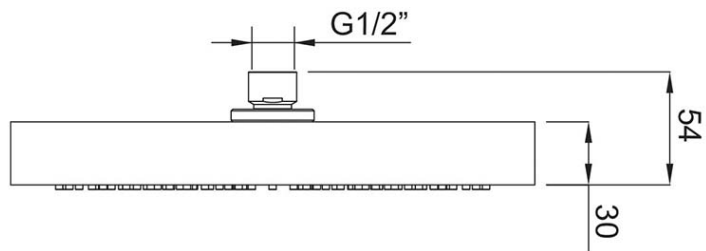

Embrace Elite 250 Overhead Shower

Matte Black

Product Image

Product Details

Code: 1004195B
Brand: Villeroy & Boch
Range: Embrace
Warranty: 7 Years*
WELS: 3 Star 9 LPM, Reg #: S18193

Additional Features

Technical Specification

Required Product

Recommended Products

Additional Notes

- 304 Stainless Steel
- Easy Clean Silicon Nozzles
- Shower Arm Not Included

*Please visit argentaust.com.au/warranty to view the full warranty

Note: All dimensions are in millimetres and are subject to normal manufacturing variations. It is recommended to use the physical product measurements for cut-outs and rough-ins as the technical details shown may differ from the actual product. Use acetic cured silicone sealant. Do not use epoxy type adhesives. Clean with damp cloth. Do not use abrasive cleaners, liquids or pastes.