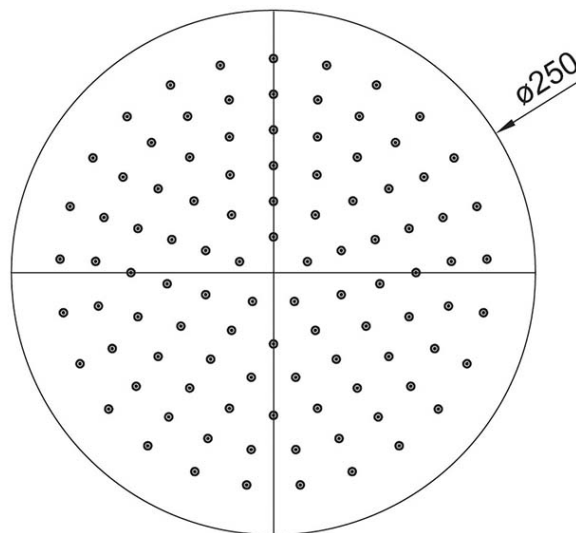

Additional Features

Technical Specification

Required Product

Recommended Products

Additional Notes

- 304 Stainless Steel
- Easy Clean Silicon Nozzles
- Shower Arm Not Included

*Please visit argentaust.com.au/warranty to view the full warranty

Note: All dimensions are in millimetres and are subject to normal manufacturing variations. It is recommended to use the physical product measurements for cut-outs and rough-ins as the technical details shown may differ from the actual product. Use acetic cured silicone sealant. Do not use epoxy type adhesives. Clean with damp cloth. Do not use abrasive cleaners, liquids or pastes.