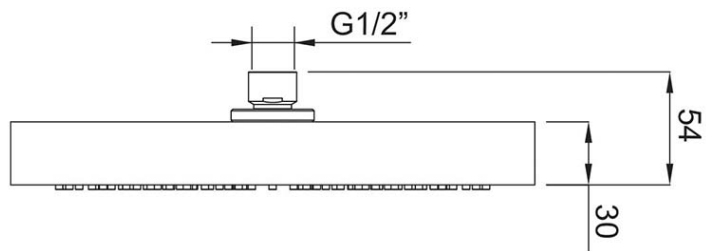

Embrace Elite 250 Overhead Shower

Brushed Nickel

Product Image **Product Details**

Code: 1004180B
Brand: Villeroy & Boch
Range: Embrace
Warranty: 7 Years*
WELS: 3 Star 9 LPM, Reg #: S18193

Additional Features **Technical Specification**

Required Product

Recommended Products

Additional Notes

- 304 Stainless Steel
- Easy Clean Silicon Nozzles
- Shower Arm Not Included

*Please visit argentaust.com.au/warranty to view the full warranty

Note: All dimensions are in millimetres and are subject to normal manufacturing variations. Always use the physical product measurements for cut-outs and rough-ins as the technical details shown may differ from the actual product. Use acetic cured silicone sealant. Do not use epoxy type adhesives. Clean with damp cloth. Do not use abrasive cleaners, liquids or pastes.