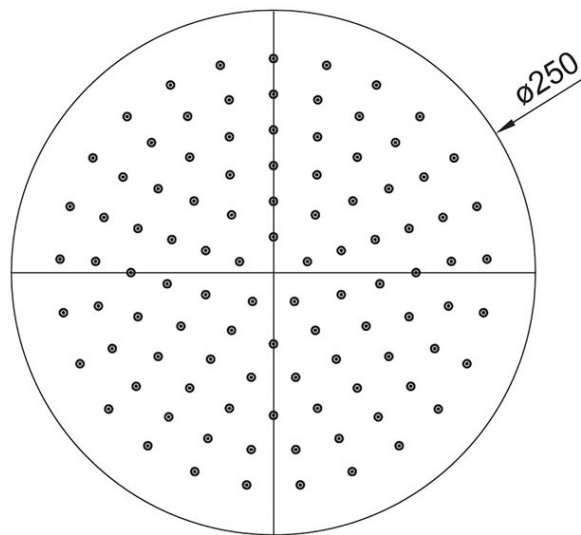

*Please visit argentaust.com.au/warranty to view the full warranty

Note: All dimensions are in millimetres and are subject to normal manufacturing variations. Always use the physical product measurements for cut-outs and rough-ins as the technical details shown may differ from the actual product. Use acetic cured silicone sealant. Do not use epoxy type adhesives. Clean with damp cloth. Do not use abrasive cleaners, liquids or pastes.